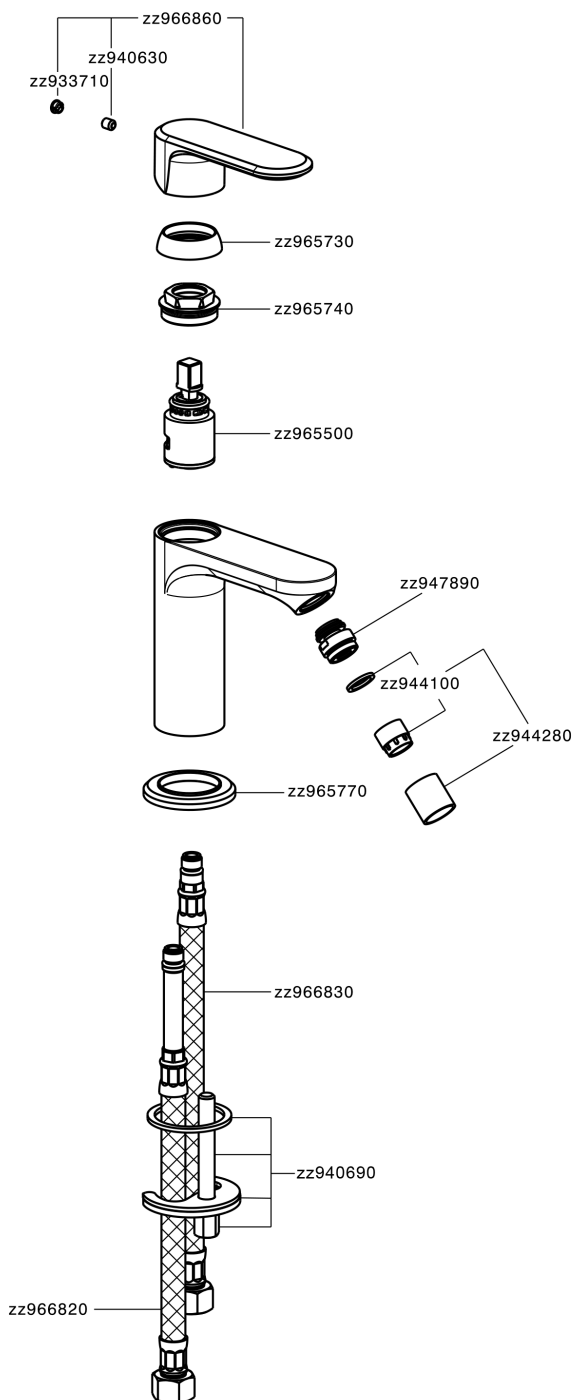

## Single lever bidet mixer LEVITY\_LY000560

MODEL **LY000560**

Single lever bidet mixer, without automatic pop-up waste, G.3/8" stainless steel flexible hose

### CHARACTERISTICS

Cartridge Spare Parts **ZZ96550000**

**25 mm Cartridge**

## Single lever bidet mixer LEVITY\_LY000560

LY000560

<https://en.huberitalia.com/single-lever-bidet-mixer-levity-ly000560>

2026-06-27