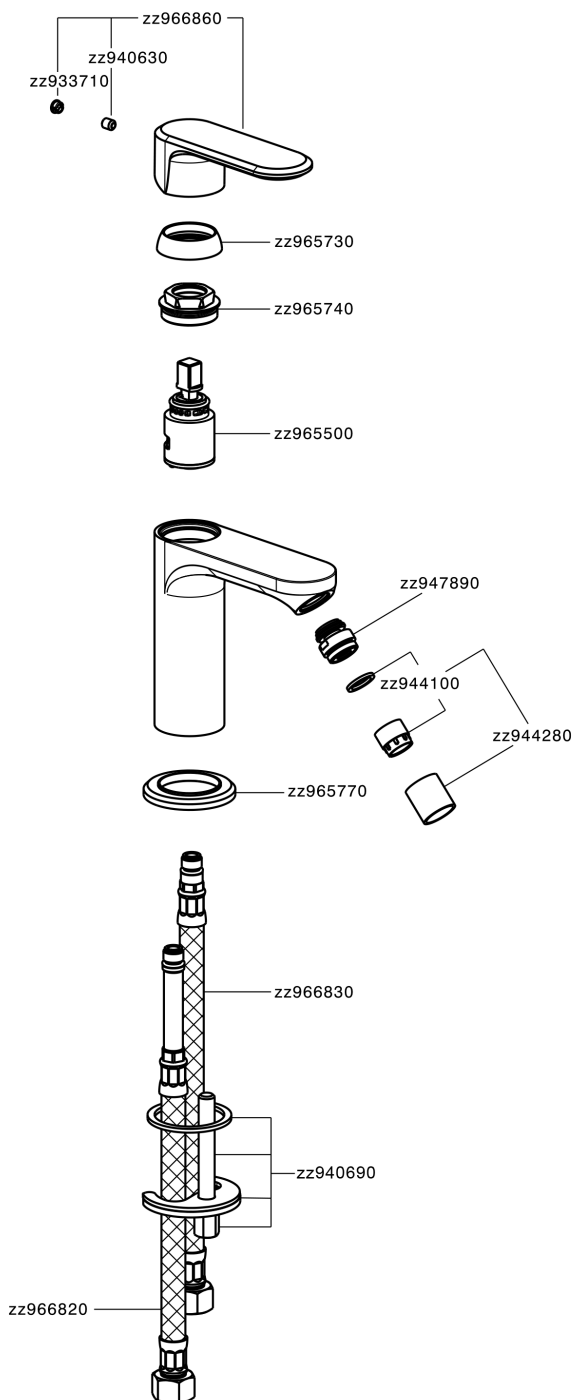

## Single lever bidet mixer LEVITY\_LY000560

MODEL **LY000560**

Single lever bidet mixer, without automatic pop-up waste, G.3/8" stainless steel flexible hose

### CHARACTERISTICS

Cartridge Spare Parts **ZZ96550000**

**25 mm Cartridge**

## Single lever bidet mixer LEVITY\_LY000560

LY000560

<https://en.huberitalia.com/single-lever-bidet-mixer-levity-ly000560>

2026-05-02