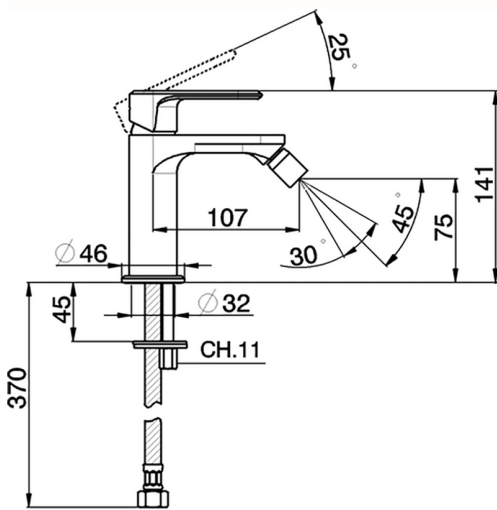

Single lever bidet mixer LEVITY_LY000560

MODEL **LY000560**

Single lever bidet mixer, without automatic pop-up waste, G.3/8" stainless steel flexible hose

AVAILABLE FINISHINGS

-  **21** 21 Chrome
-  **2B** 2B Polished Nickel
-  **2F** 2F Brushed Nickel
-  **40** 40 Matt Black
-  **4Q** 4Q Matt White

CHARACTERISTICS

Cartridge Spare Parts **ZZ96550000**

25 mm Cartridge

Single lever bidet mixer LEVITY_LY000560

LY000560

<https://en.huberitalia.com/single-lever-bidet-mixer-levity-ly000560>

2026-04-10