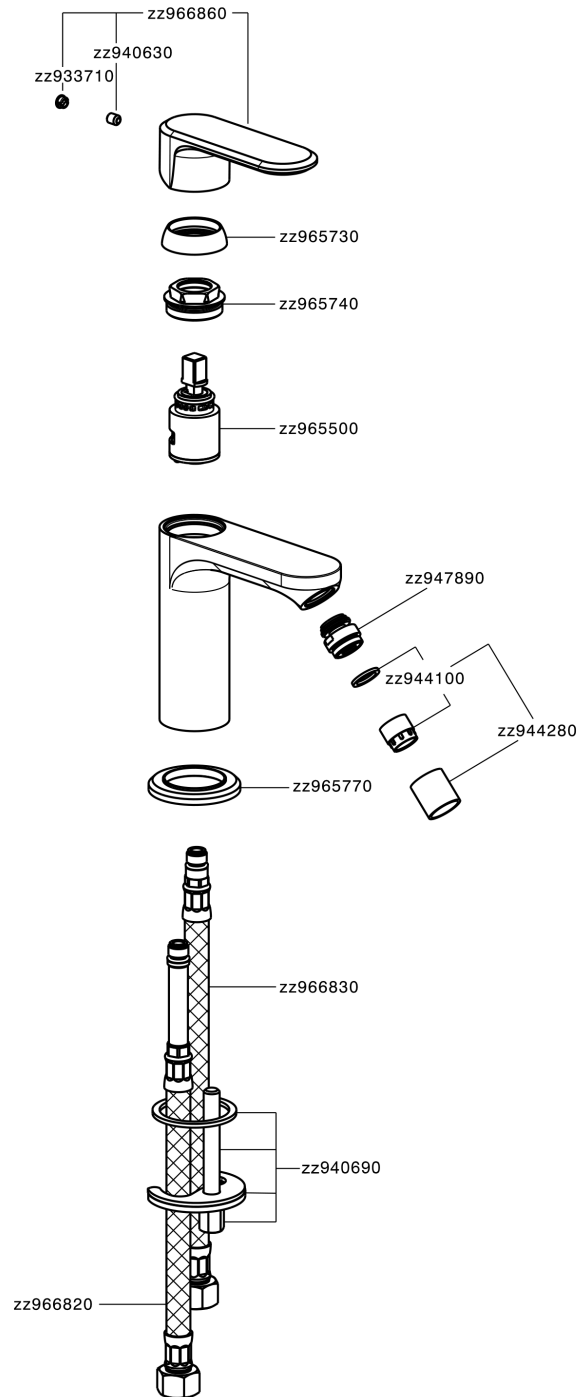

Single lever bidet mixer LEVITY_LY000560

MODEL **LY000560**

Single lever bidet mixer, without automatic pop-up waste, G.3/8" stainless steel flexible hose

AVAILABLE FINISHINGS

-  **21** 21 Chrome
-  **2B** 2B Polished Nickel
-  **2F** 2F Brushed Nickel
-  **40** 40 Matt Black
-  **4Q** 4Q Matt White

CHARACTERISTICS

Cartridge Spare Parts **ZZ96550000**

25 mm Cartridge

Single lever bidet mixer LEVITY_LY000560

LY000560

<https://en.huberitalia.com/single-lever-bidet-mixer-levity-ly000560>

2026-04-10