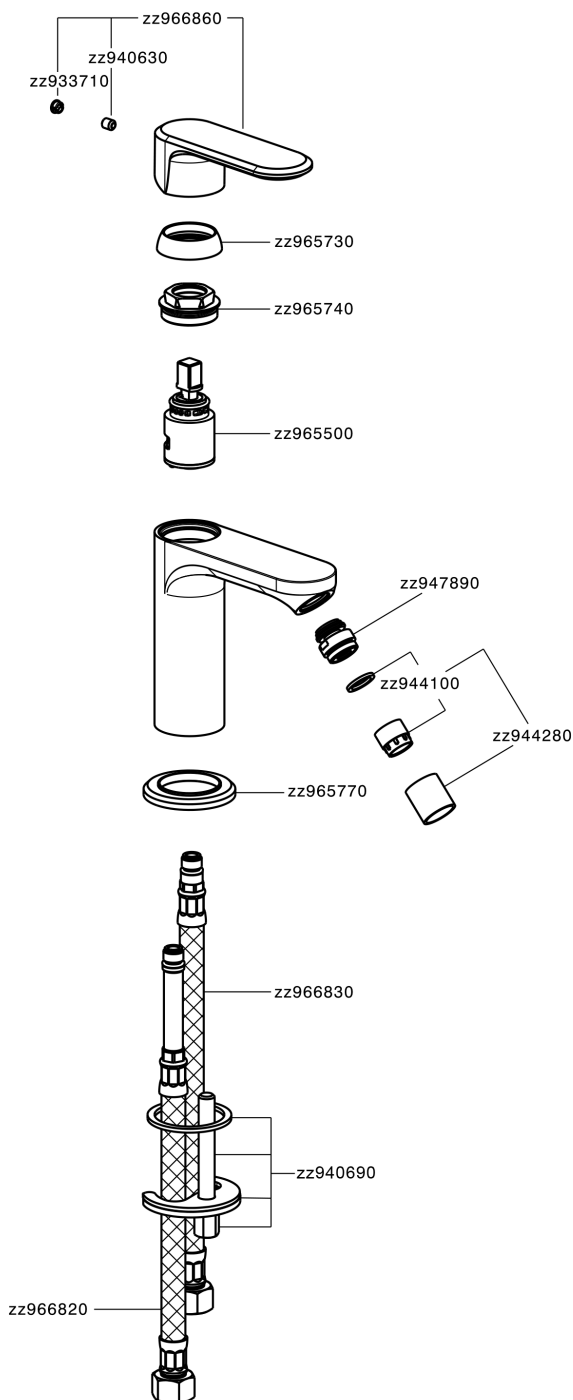

## Single lever bidet mixer LEVITY\_LY000560

MODEL **LY000560**

Single lever bidet mixer, without automatic pop-up waste, G.3/8" stainless steel flexible hose

### CHARACTERISTICS

Cartridge Spare Parts **ZZ96550000**

**25 mm Cartridge**

## Single lever bidet mixer LEVITY\_LY000560

LY000560

<https://en.huberitalia.com/single-lever-bidet-mixer-levity-ly000560>

2026-06-06