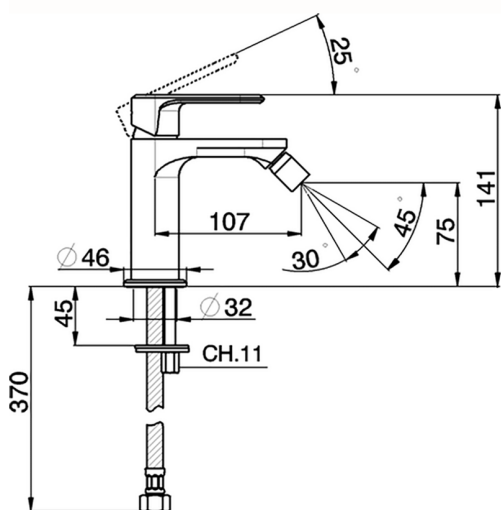

Single lever bidet mixer LEVITY_LY000560

MODEL **LY000560**

Single lever bidet mixer, without automatic pop-up waste, G.3/8" stainless steel flexible hose

AVAILABLE FINISHINGS

-  **21** 21 Chrome
-  **2B** 2B Polished Nickel
-  **2F** 2F Brushed Nickel
-  **40** 40 Matt Black
-  **4Q** 4Q Matt White

CHARACTERISTICS

Cartridge Spare Parts **ZZ96550000**

25 mm Cartridge

Single lever bidet mixer LEVITY_LY000560

LY000560

<https://en.huberitalia.com/single-lever-bidet-mixer-levity-ly000560>

2026-05-02