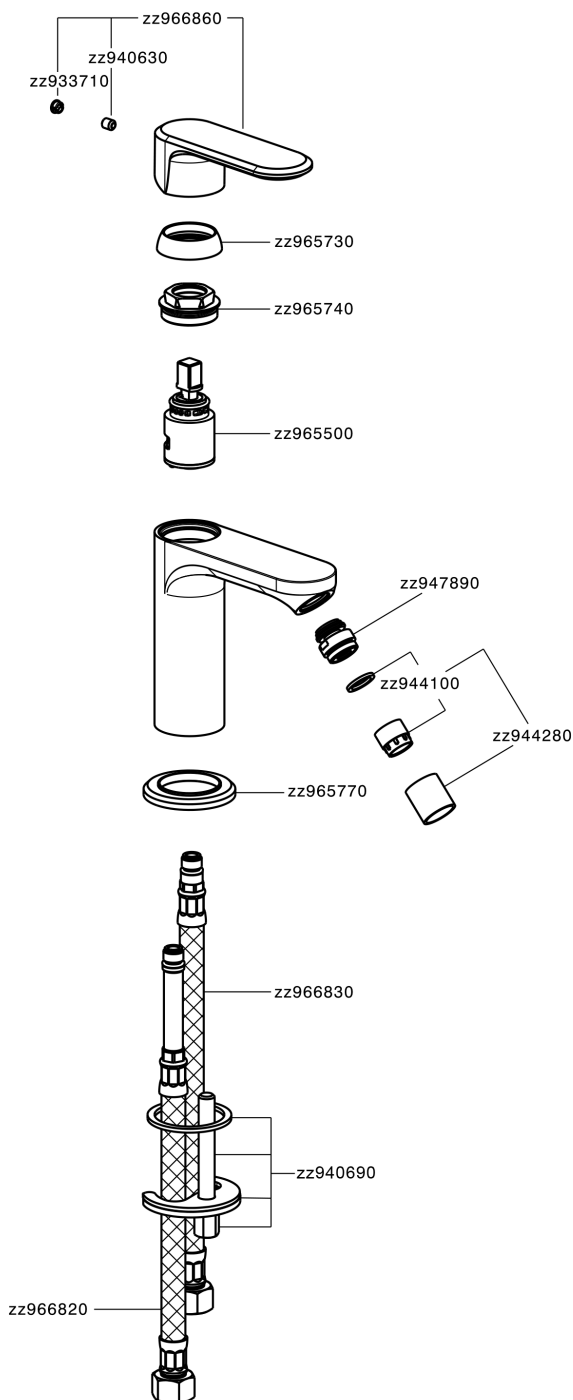

Single lever bidet mixer LEVITY_LY000560

MODEL **LY000560**

Single lever bidet mixer, without automatic pop-up waste, G.3/8" stainless steel flexible hose

AVAILABLE FINISHINGS

-  **21** 21 Chrome
-  **2B** 2B Polished Nickel
-  **2F** 2F Brushed Nickel
-  **40** 40 Matt Black
-  **4Q** 4Q Matt White

CHARACTERISTICS

Cartridge Spare Parts **ZZ96550000**

25 mm Cartridge

Single lever bidet mixer LEVITY_LY000560

LY000560

<https://en.huberitalia.com/single-lever-bidet-mixer-levity-ly000560>

2026-04-07