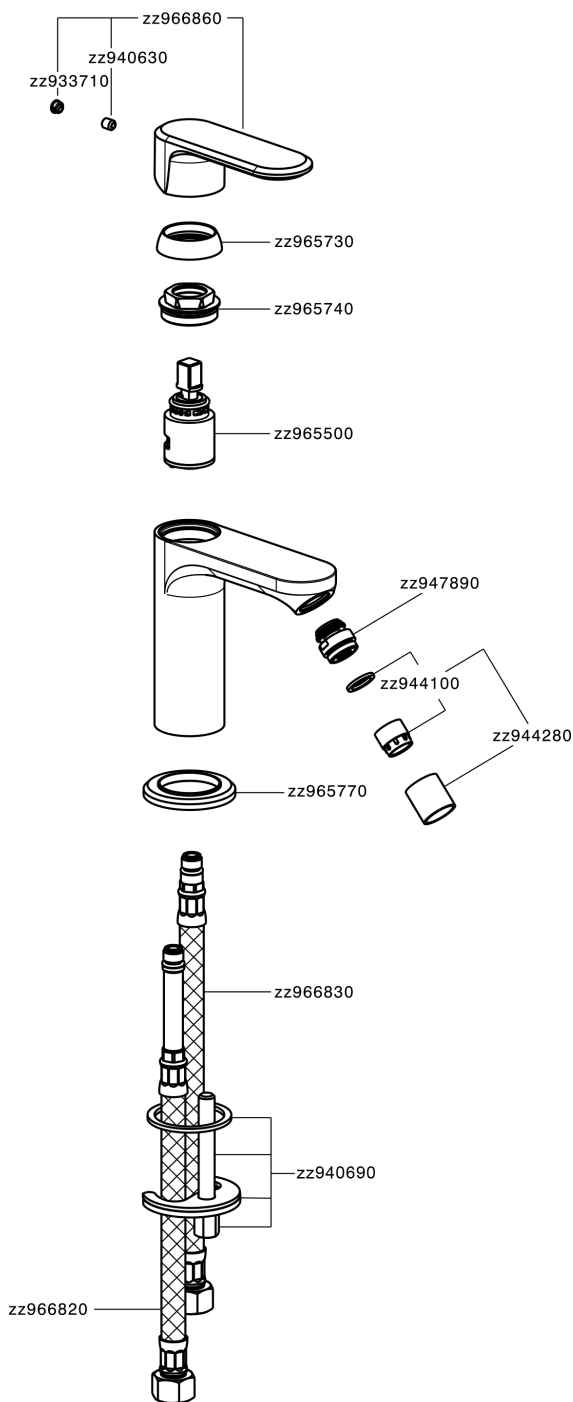

Single lever bidet mixer LEVITY_LY000560

MODEL **LY000560**

Single lever bidet mixer, without automatic pop-up waste, G.3/8" stainless steel flexible hose

AVAILABLE FINISHINGS

-  **21** 21 Chrome
-  **2B** 2B Polished Nickel
-  **2F** 2F Brushed Nickel
-  **40** 40 Matt Black
-  **4Q** 4Q Matt White

CHARACTERISTICS

Cartridge Spare Parts **ZZ96550000**

25 mm Cartridge

Single lever bidet mixer LEVITY_LY000560

LY000560

<https://en.huberitalia.com/single-lever-bidet-mixer-levity-ly000560>

2026-05-02