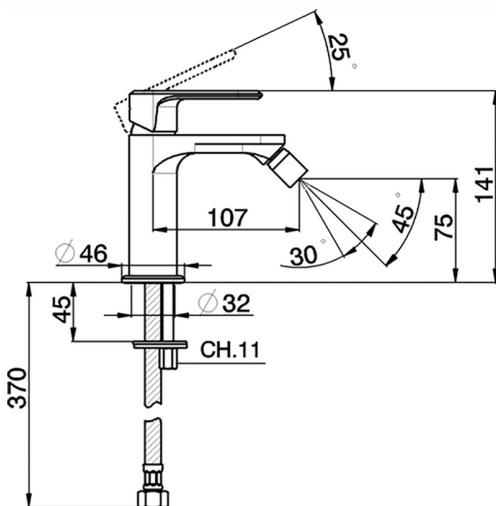

Single lever bidet mixer LEVITY_LY000560

MODEL **LY000560**

Single lever bidet mixer, without automatic pop-up waste, G.3/8" stainless steel flexible hose

AVAILABLE FINISHINGS

-  **21** 21 Chrome
-  **2B** 2B Polished Nickel
-  **2F** 2F Brushed Nickel
-  **40** 40 Matt Black
-  **4Q** 4Q Matt White

CHARACTERISTICS

Cartridge Spare Parts **ZZ96550000**

25 mm Cartridge

Single lever bidet mixer LEVITY_LY000560

LY000560

<https://en.huberitalia.com/single-lever-bidet-mixer-levity-ly000560>

2026-04-07