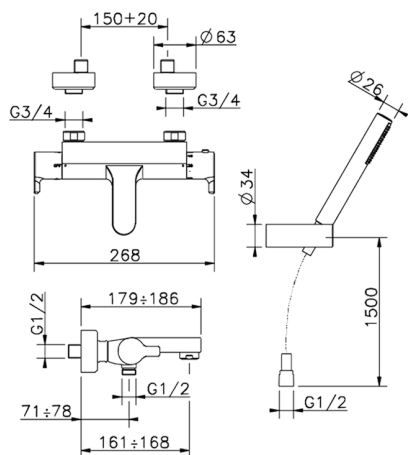

## Thermostatic bath mixer, with shower set SOFT\_SFD21010

MODEL **SFD21010**

Thermostatic bath mixer, with shower set, wall mounted adjustable handshower holder, 26 mm ABS minimalistic one spray handshower, 150 cm Brass flexible hose

AVAILABLE FINISHINGS

CHARACTERISTICS

Cartridge Spare Parts **22.03A.AR - ZZ97080004**

**Argo 1 (short filter) Thermostatic Valve**

### DeviaStop

The Huber Devia Stop technology allows to adjust the water flow and to direct it to the selected output point (overhead soaker, hand shower, etc).