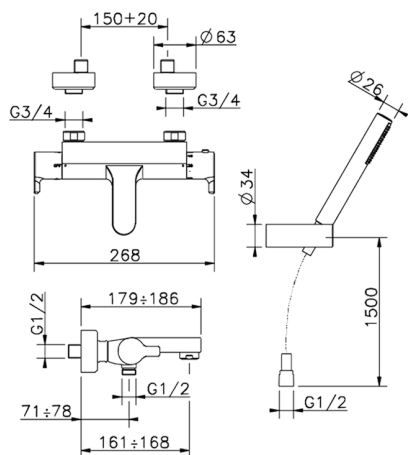

Thermostatic bath mixer, with shower set SOFT_SFD21010

MODEL **SFD21010**

Thermostatic bath mixer, with shower set, wall mounted adjustable handshower holder, 26 mm ABS minimalistic one spray handshower, 150 cm Brass flexible hose

AVAILABLE FINISHINGS

CHARACTERISTICS

Cartridge Spare Parts **22.03A.AR - ZZ97080004**

Argo 1 (short filter) Thermostatic Valve

DeviaStop

The Huber Devia Stop technology allows to adjust the water flow and to direct it to the selected output point (overhead soaker, hand shower, etc).