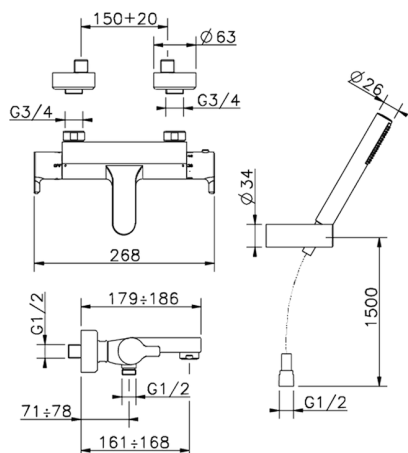

## Thermostatic bath mixer, with shower set SOFT\_SFD21010

MODEL **SFD21010**

Thermostatic bath mixer, with shower set, wall mounted adjustable handshower holder, 26 mm ABS minimalistic one spray handshower, 150 cm Brass flexible hose

AVAILABLE FINISHINGS

CHARACTERISTICS

Cartridge Spare Parts **22.03A.AR - ZZ97080004**

**Argo 1 (short filter) Thermostatic Valve**

### DeviaStop

The Huber Devia Stop technology allows to adjust the water flow and to direct it to the selected output point (overhead soaker, hand shower, etc).