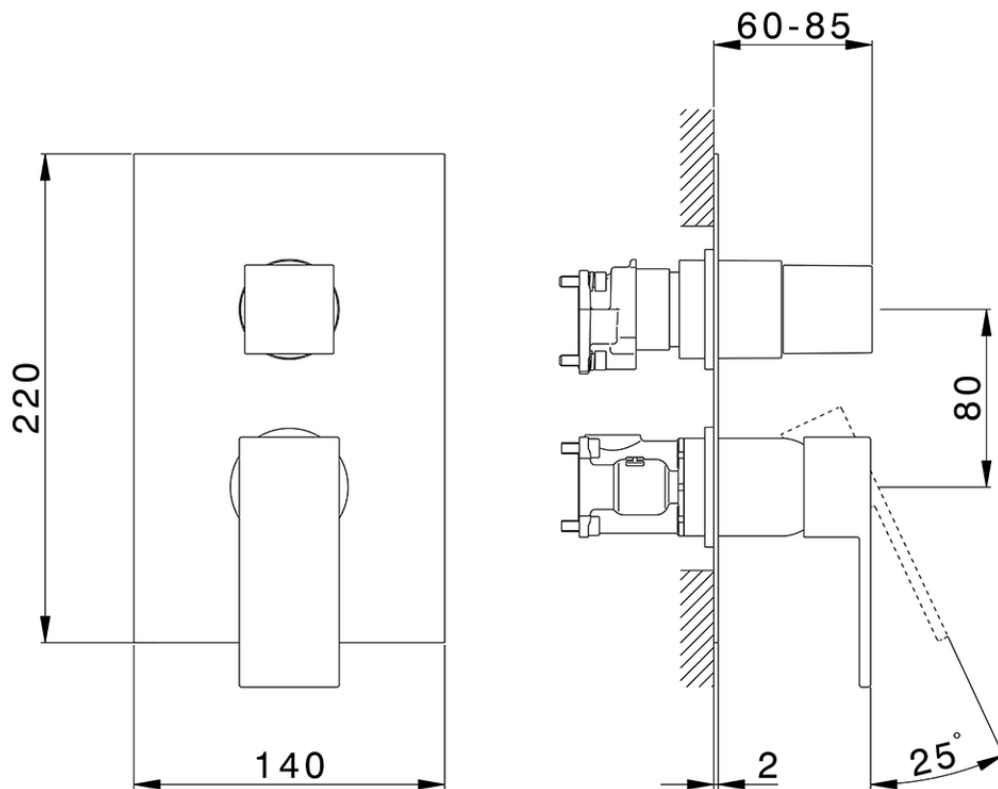

Exposed part for Single Lever One Box Valve NUOVA EGO_NE0BM030

NE0BM030

<https://en.huberitalia.com/exposed-part-for-single-lever-one-box-valve-nuova-ego-ne0bm030>

ZB00B031

<https://en.huberitalia.com/one-box-universal-concealed-part-one-box-zb00b031>