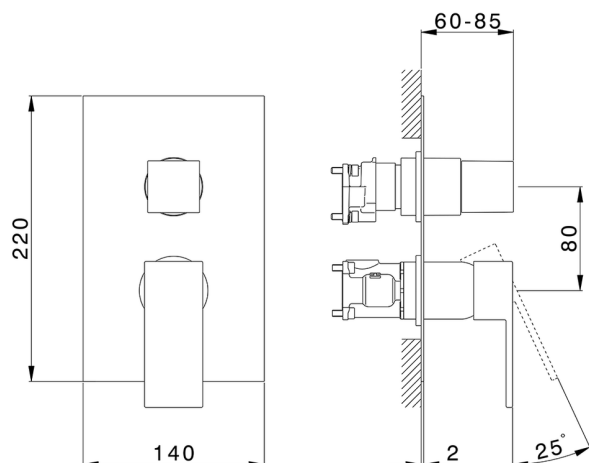

Exposed part for Single Lever One Box Valve NUOVA EGO_NE0BM030

MODEL **NE0BM030**

Exposed part for Single Lever One Box Valve, with 2-3 outlet diverter, Minimum depth of installation: 67 mm, without concealed part, for items ZB00B030-ZB00B031

AVAILABLE FINISHINGS

-  **21** 21 Chrome
-  **2F** 2F Brushed Nickel
-  **40** 40 Matt Black
-  **4Q** 4Q Matt White

CHARACTERISTICS

Cartridge Spare Parts **ZZ97179000**

35 mm Cartridge

Installation **Concealed**

Required concealed parts **ZB00B031**

ZB00B030

Exposed part for Single Lever One Box Valve NUOVA EGO_NE0BM030

NE0BM030

<https://en.huberitalia.com/exposed-part-for-single-lever-one-box-valve-nuova-ego-ne0bm030>