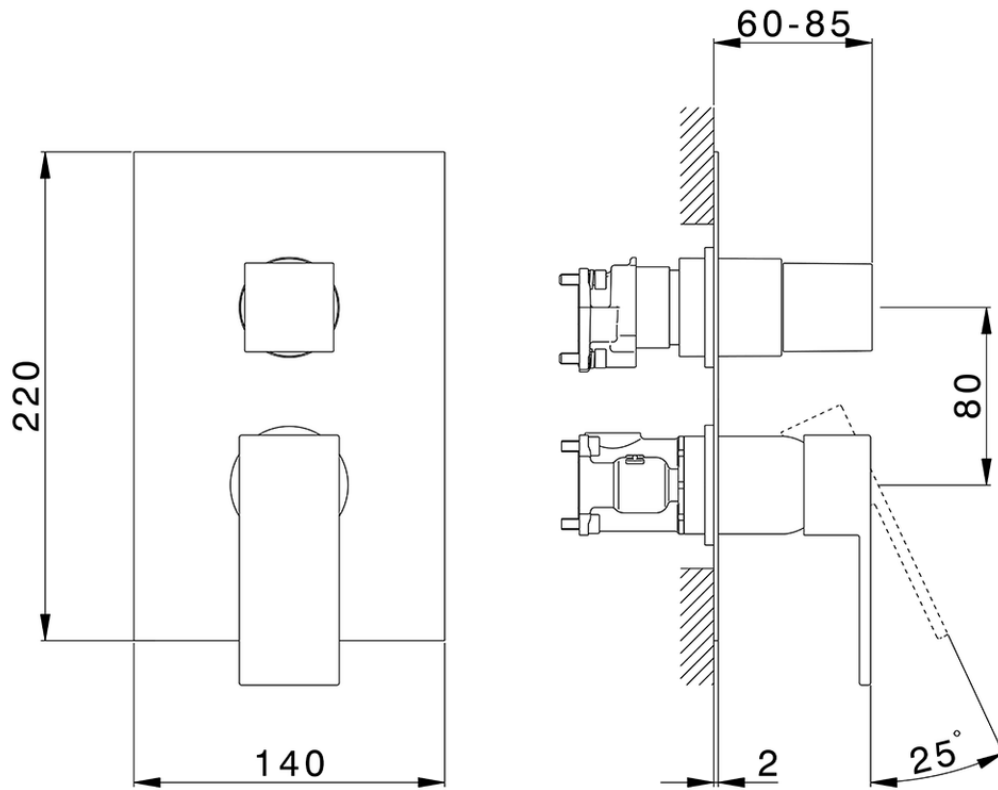

Exposed part for Single Lever One Box Valve NUOVA EGO_NE0BM030

NE0BM030

<https://en.huberitalia.com/exposed-part-for-single-lever-one-box-valve-nuova-ego-ne0bm030>

ZB00B031

<https://en.huberitalia.com/one-box-universal-concealed-part-one-box-zb00b031>