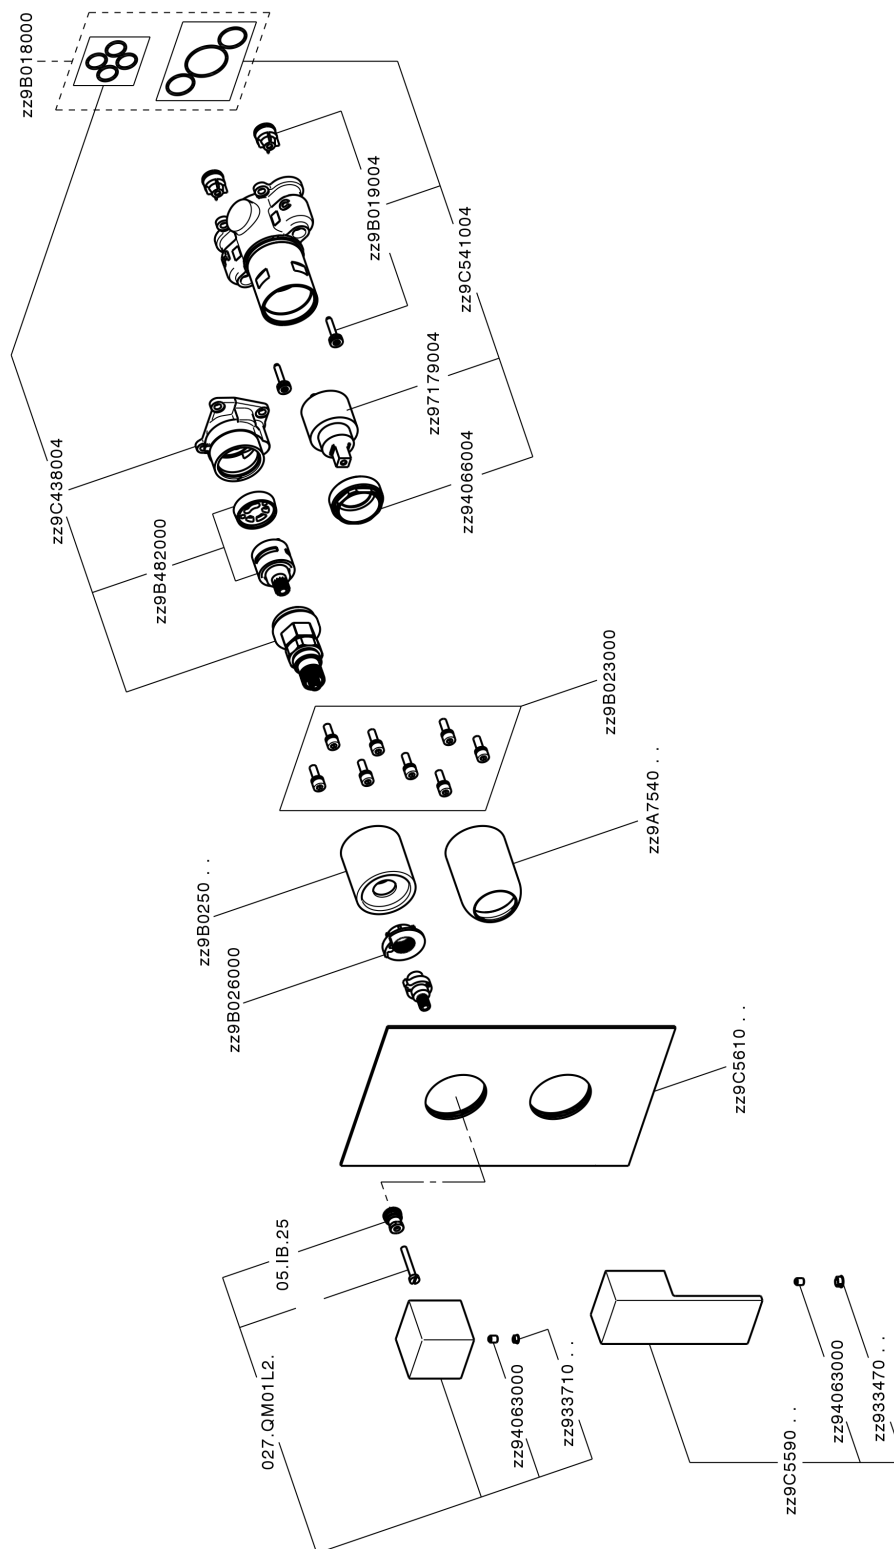

## Exposed part for Single Lever One Box Valve NUOVA EGO\_NE0BM030

NE0BM030

<https://en.huberitalia.com/exposed-part-for-single-lever-one-box-valve-nuova-ego-ne0bm030>

## One Box Universal Concealed Part ONE BOX\_ZB00B031

ZB00B031

<https://en.huberitalia.com/one-box-universal-concealed-part-one-box-zb00b031>