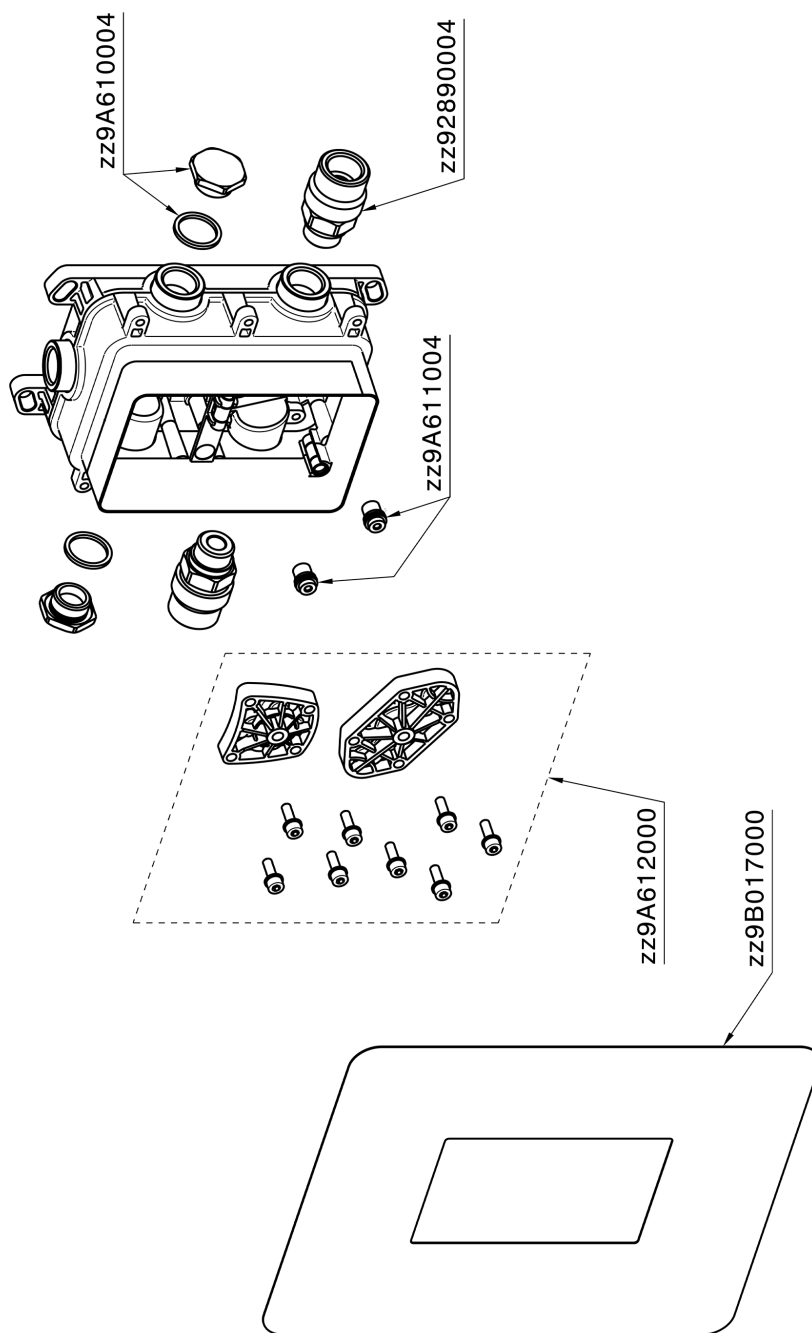

## Exposed part for Single Lever One Box Valve NUOVA EGO\_NE0BM030

NE0BM030

<https://en.huberitalia.com/exposed-part-for-single-lever-one-box-valve-nuova-ego-ne0bm030>

## One Box Universal Concealed Part ONE BOX\_ZB00B031

ZB00B031

<https://en.huberitalia.com/one-box-universal-concealed-part-one-box-zb00b031>