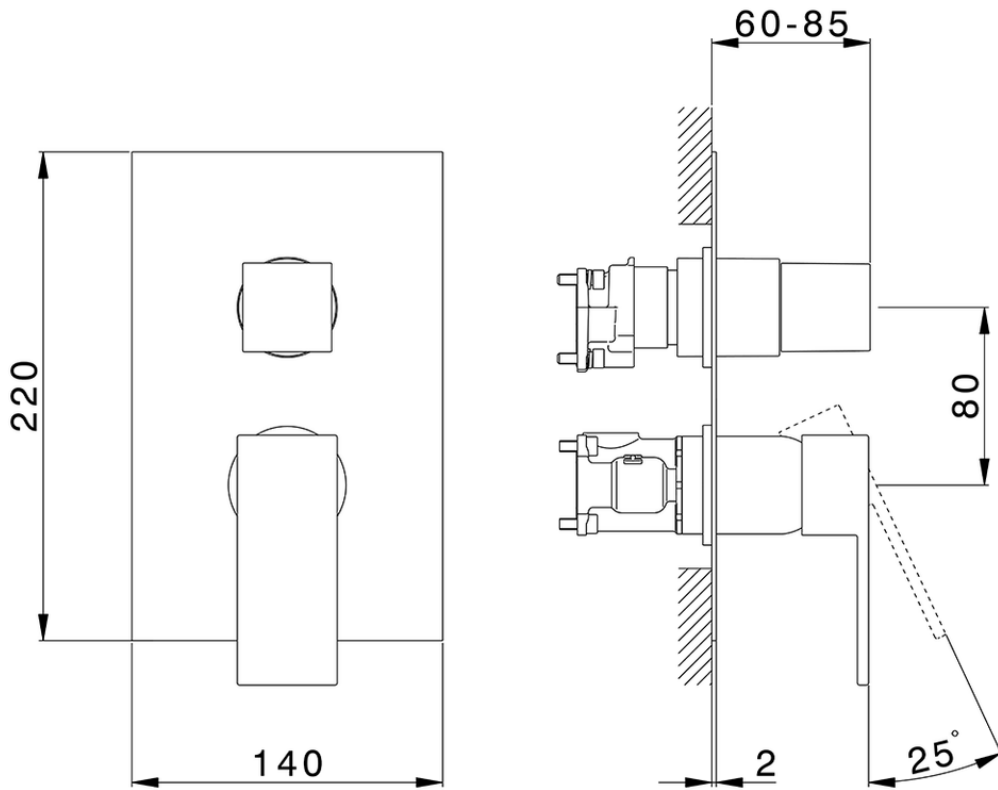

Exposed part for Single Lever One Box Valve NUOVA EGO_NE0BM030

NE0BM030

<https://en.huberitalia.com/exposed-part-for-single-lever-one-box-valve-nuova-ego-ne0bm030>

ZB00B031

<https://en.huberitalia.com/one-box-universal-concealed-part-one-box-zb00b031>