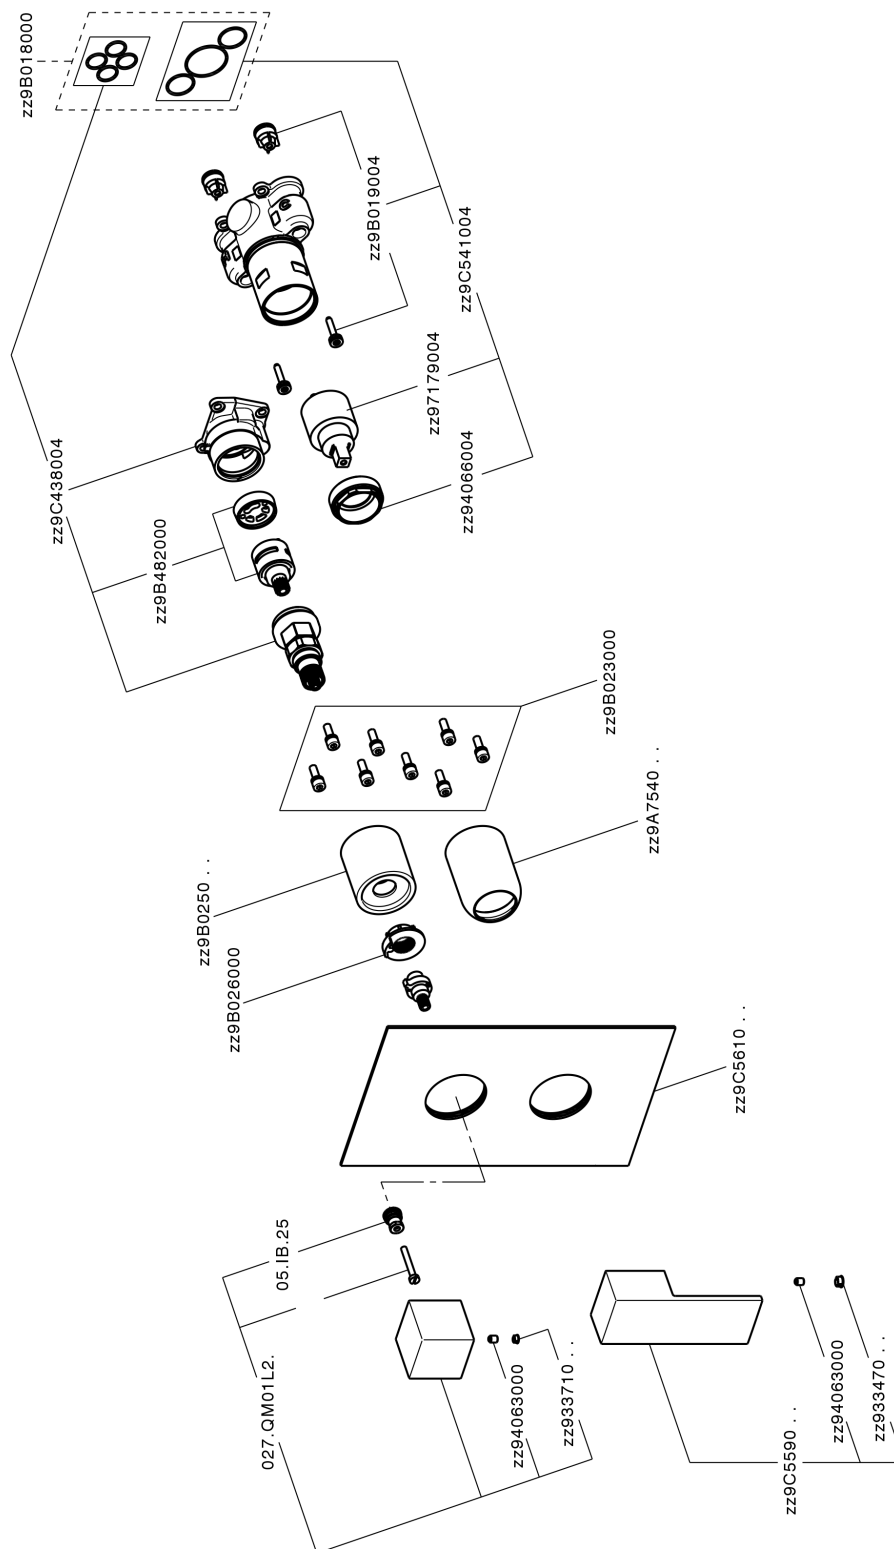

Exposed part for Single Lever One Box Valve NUOVA EGO_NE0BM030

NE0BM030

<https://en.huberitalia.com/exposed-part-for-single-lever-one-box-valve-nuova-ego-ne0bm030>

One Box Universal Concealed Part ONE BOX_ZB00B031

ZB00B031

<https://en.huberitalia.com/one-box-universal-concealed-part-one-box-zb00b031>

One Box Universal Concealed Part ONE BOX_ZB00B030

ZB00B030

<https://en.huberitalia.com/one-box-universal-concealed-part-one-box-zb00b030>

2024-11-21