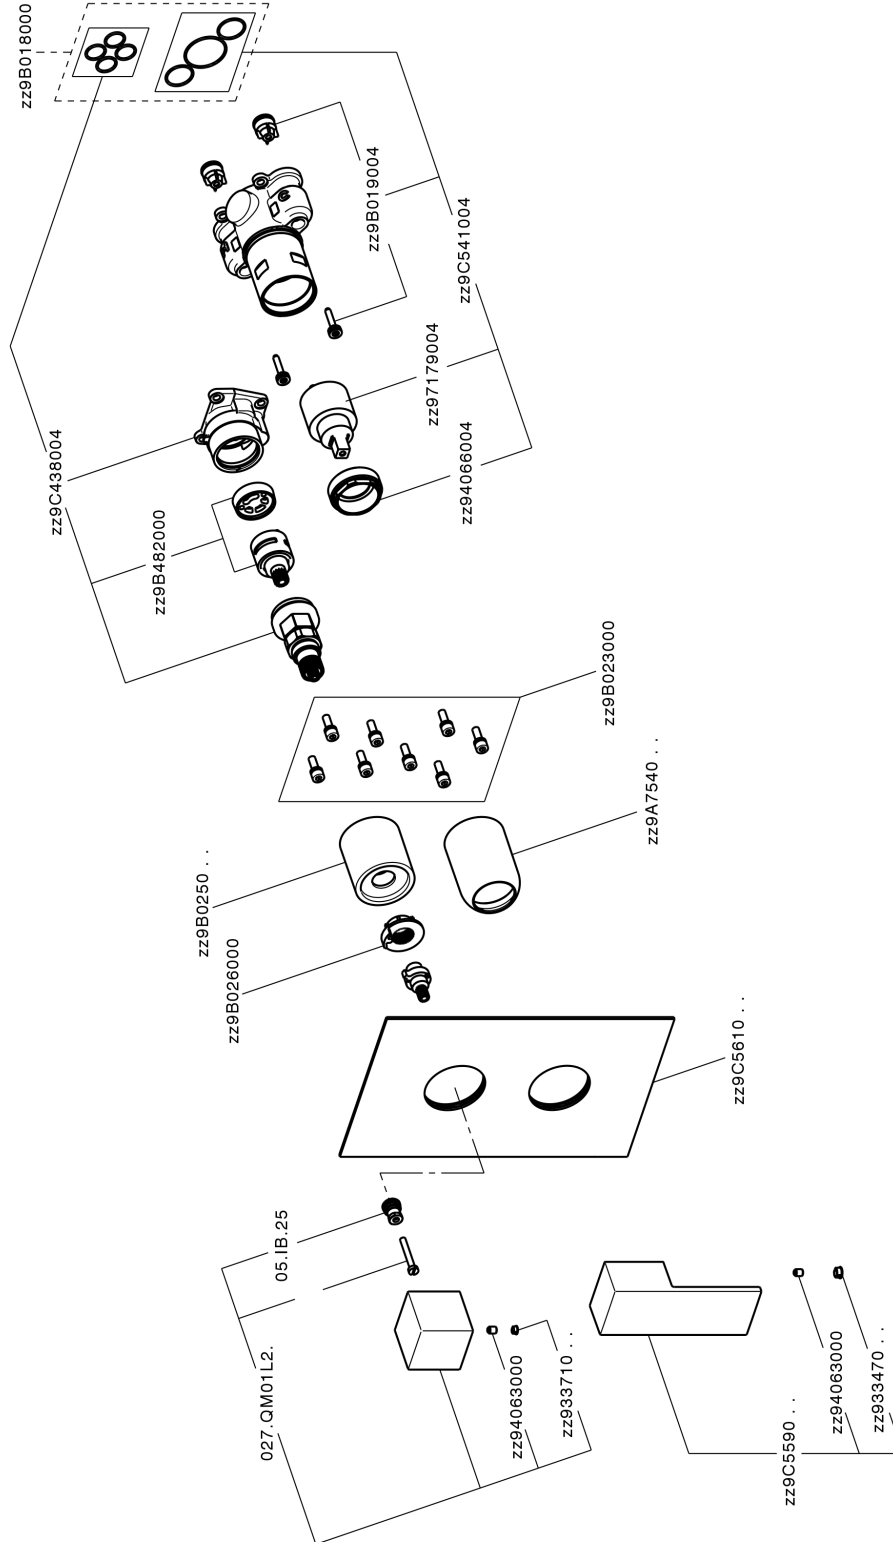

Exposed part for Single Lever One Box Valve NUOVA EGO_NE0BM030

MODEL **NE0BM030**

Exposed part for Single Lever One Box Valve, with 2-3 outlet diverter, Minimum depth of installation: 67 mm, without concealed part, for items ZB00B030-ZB00B031

AVAILABLE FINISHINGS

-  **21** 21 Chrome
-  **2F** 2F Brushed Nickel
-  **40** 40 Matt Black
-  **4Q** 4Q Matt White

CHARACTERISTICS

Cartridge Spare Parts **ZZ97179000**

35 mm Cartridge

Installation **Concealed**

Required concealed parts **ZB00B031**

ZB00B030

Exposed part for Single Lever One Box Valve NUOVA EGO_NE0BM030

NE0BM030

<https://en.huberitalia.com/exposed-part-for-single-lever-one-box-valve-nuova-ego-ne0bm030>

One Box Universal Concealed Part ONE BOX_ZB00B031

MODEL **ZB00B031**

One Box Universal Concealed Part, for 1 or 2 or 3 outlet thermostatic or single lever, without trim kit, with noise reducers, with sealing gasket