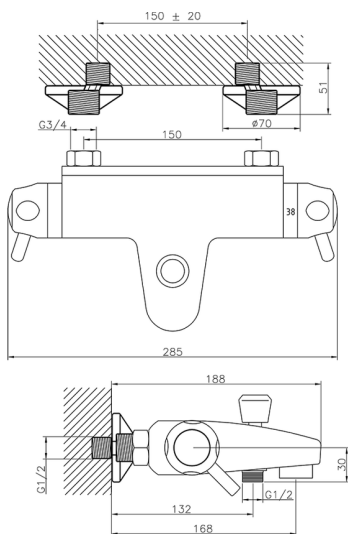

Thermostatic

The Huber thermostatic is your personal water manager, helping you to handle, control and save water and energy.

2026-04-30