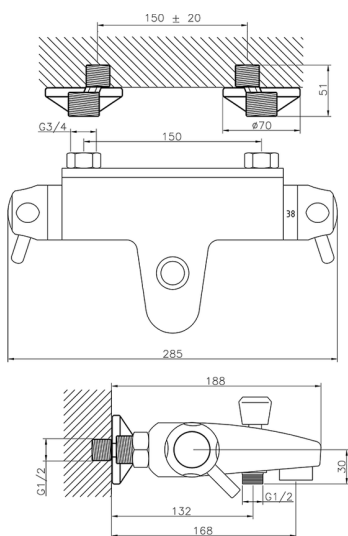

## Thermostatic bath mixer COMMUNITY\_CPT25010

MODEL **CPT25010**

Thermostatic bath mixer, without shower set, 1/2" M flexible connection

AVAILABLE FINISHINGS

CHARACTERISTICS

Cartridge Spare Parts **24.02AB.PL**

**12x32 Plus Thermostatic Valve**