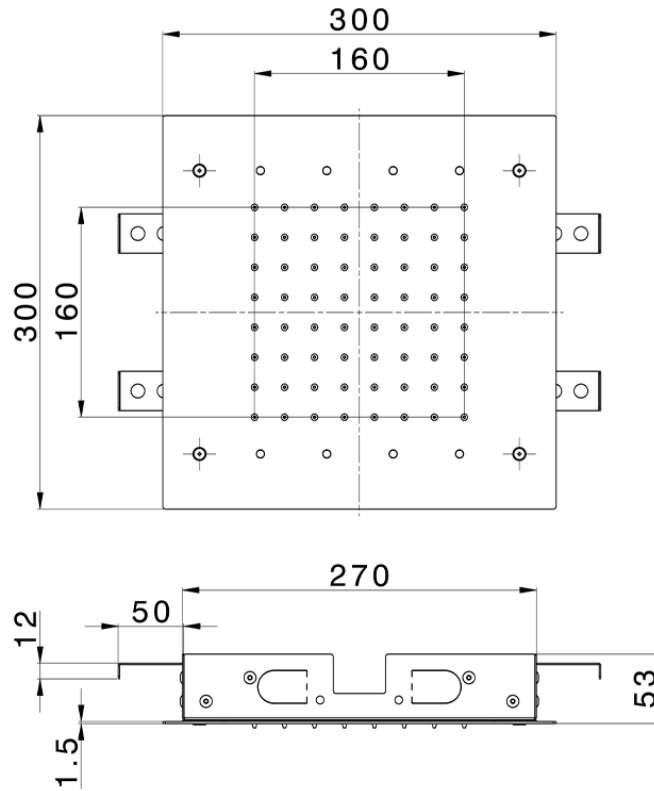

300x300 mm Ceiling showerheads ZEN_ZS1C0365

ZS1C0365

<https://en.huberitalia.com/300x300-mm-ceiling-showerheads-zen-zs1c0365>

2026-06-26