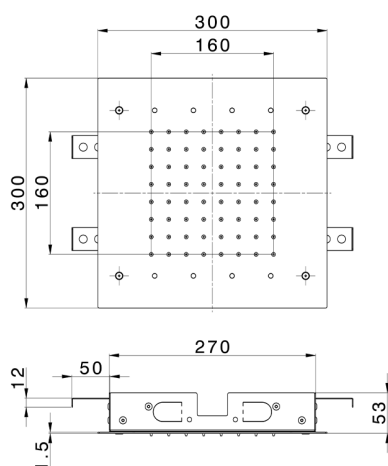

300x300 mm Ceiling showerheads ZEN_ZS1C0365

MODEL **ZS1C0365**

300x300 mm Ceiling showerheads, rain, chromotherapy functions, built-in control included, Stainless Steel AISI 304

AVAILABLE FINISHINGS

-  **D1** D1 Brushed Inox
-  **40** 40 Matt Black
-  **4Q** 4Q Matt White
-  **D2** D2 Polished Inox