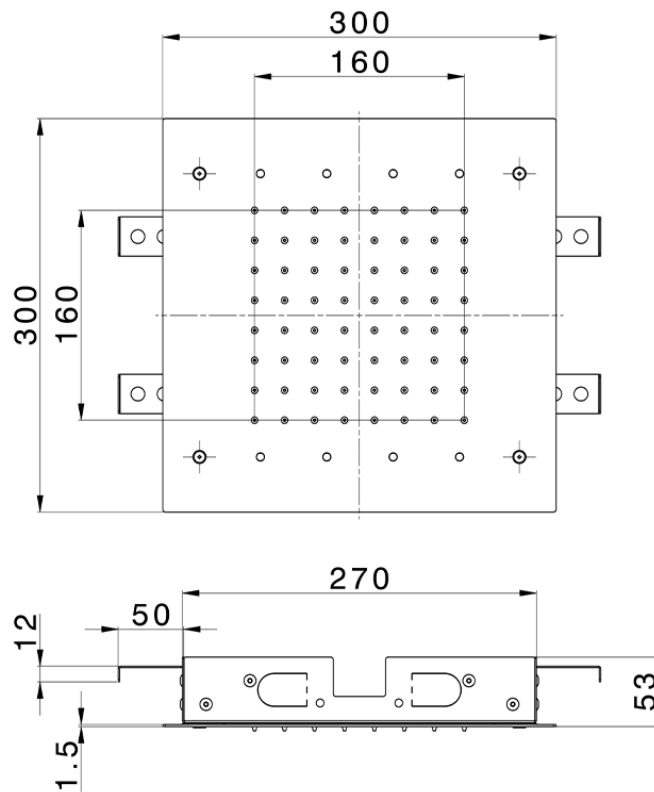

300x300 mm Ceiling showerheads ZEN_ZS1C0365

ZS1C0365

<https://en.huberitalia.com/300x300-mm-ceiling-showerheads-zen-zs1c0365>

2026-06-26