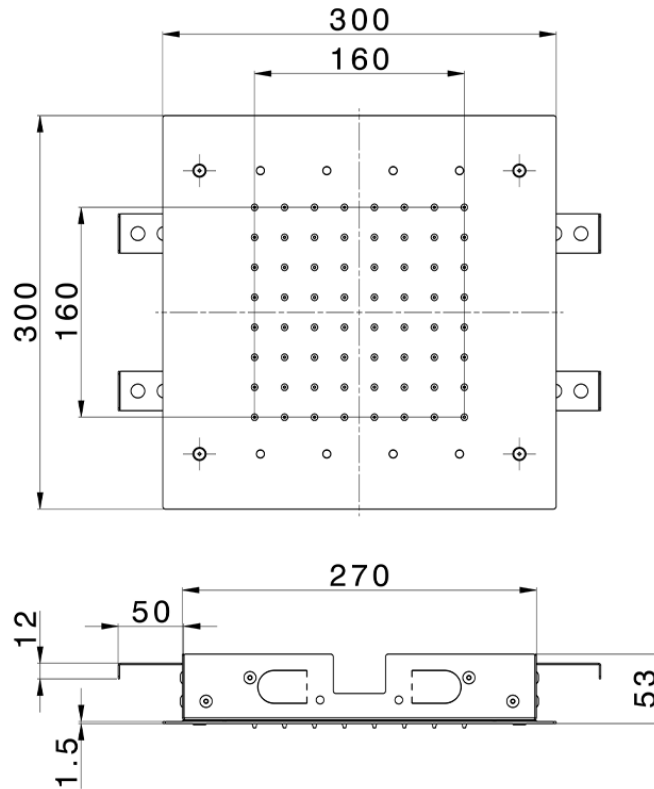

300x300 mm Ceiling showerheads ZEN_ZS1C0365

ZS1C0365

<https://en.huberitalia.com/300x300-mm-ceiling-showerheads-zen-zs1c0365>

2026-04-25