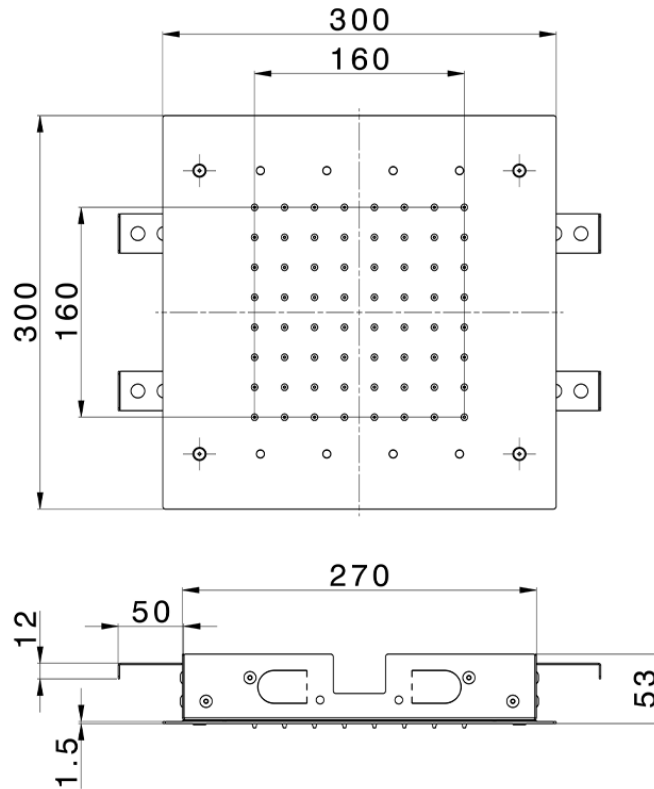

## 300x300 mm Ceiling showerheads ZEN\_ZS1C0365

ZS1C0365

<https://en.huberitalia.com/300x300-mm-ceiling-showerheads-zen-zs1c0365>

2026-05-16