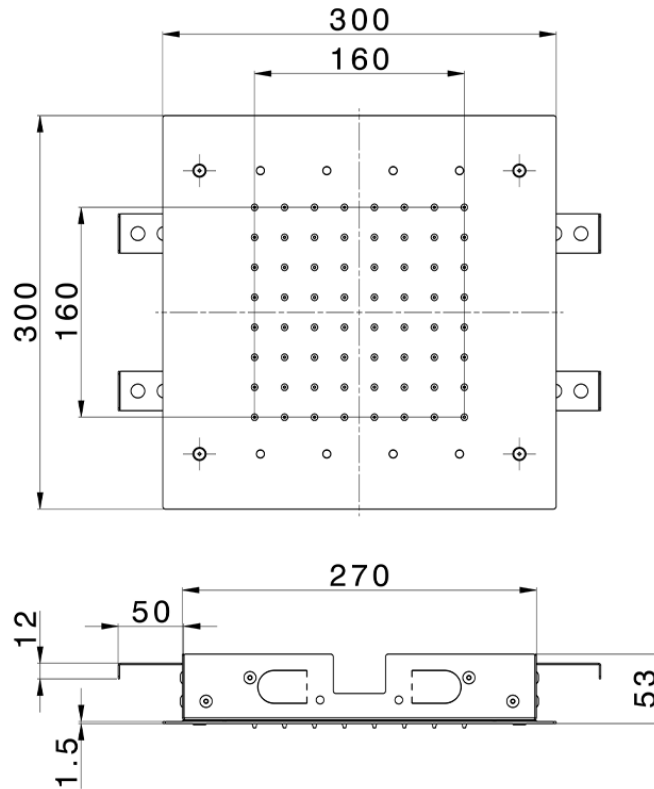

## 300x300 mm Ceiling showerheads ZEN\_ZS1C0365

ZS1C0365

<https://en.huberitalia.com/300x300-mm-ceiling-showerheads-zen-zs1c0365>

2026-06-06