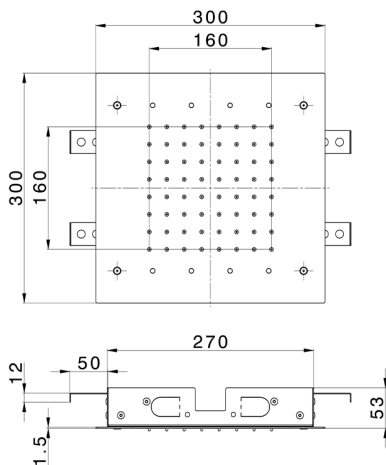

300x300 mm Ceiling showerheads ZEN_ZS1C0365

MODEL **ZS1C0365**

300x300 mm Ceiling showerheads, rain, chromotherapy functions, built-in control included, Stainless Steel AISI 304

AVAILABLE FINISHINGS

-  **D1** D1 Brushed Inox
-  **40** 40 Matt Black
-  **4Q** 4Q Matt White
-  **D2** D2 Polished Inox