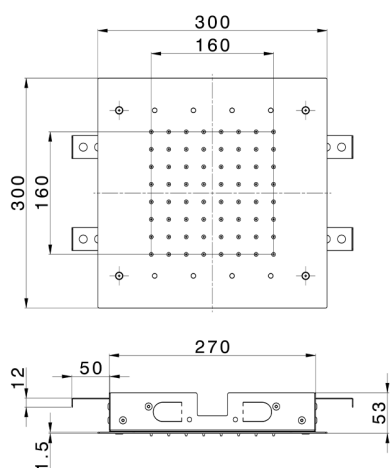

300x300 mm Ceiling showerheads ZEN_ZS1C0365

MODEL **ZS1C0365**

300x300 mm Ceiling showerheads, rain, chromotherapy functions, built-in control included, Stainless Steel AISI 304

AVAILABLE FINISHINGS

-  **D1** D1 Brushed Inox
-  **40** 40 Matt Black
-  **4Q** 4Q Matt White
-  **D2** D2 Polished Inox