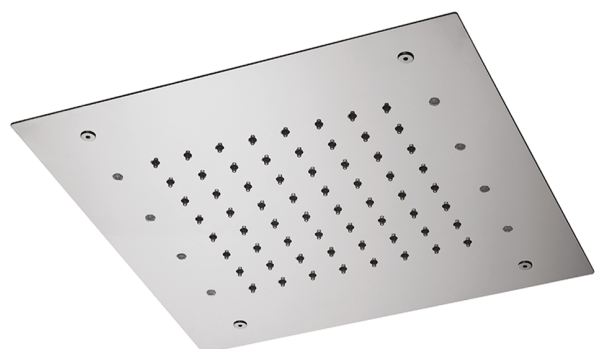

300x300 mm Ceiling showerheads ZEN_ZS1C0365

MODEL **ZS1C0365**

300x300 mm Ceiling showerheads, rain, chromotherapy functions, built-in control included, Stainless Steel AISI 304

AVAILABLE FINISHINGS

-  **D1** D1 Brushed Inox
-  **40** 40 Matt Black
-  **4Q** 4Q Matt White
-  **D2** D2 Polished Inox