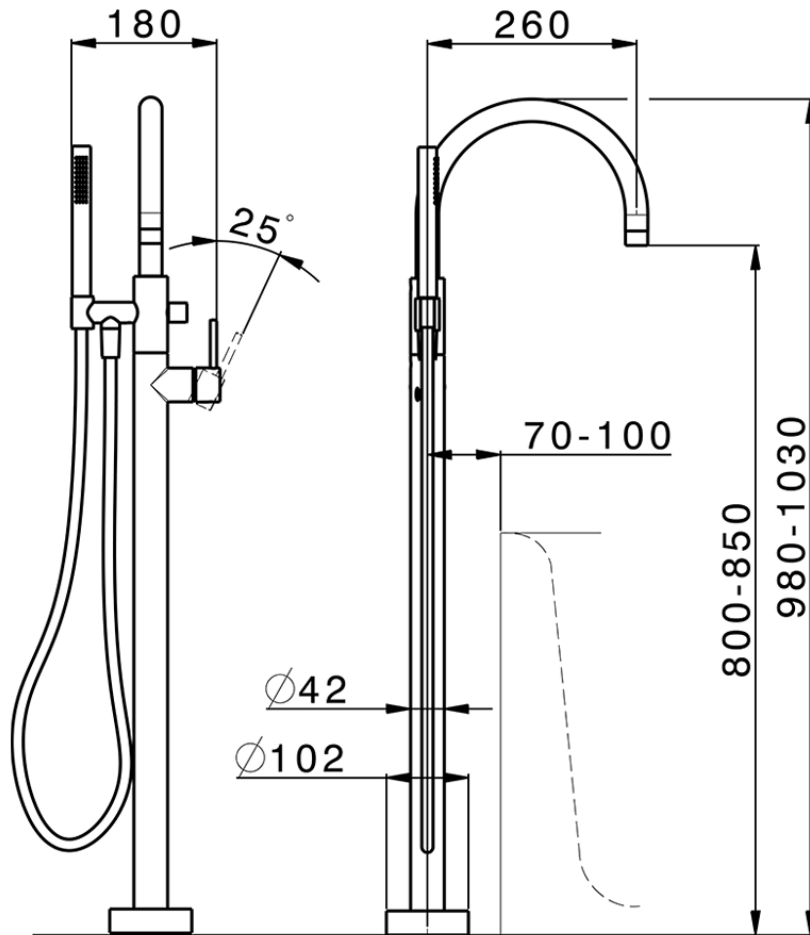

Exposed part for single-lever bath shower mixer M32\_MT014200

MT014200

<https://en.huberitalia.com/exposed-part-for-single-lever-bath-shower-mixer-m32-mt014200>

ZB004510

<https://en.huberitalia.com/concealed-part-single-lever-free-standing-concealed-zb004510>