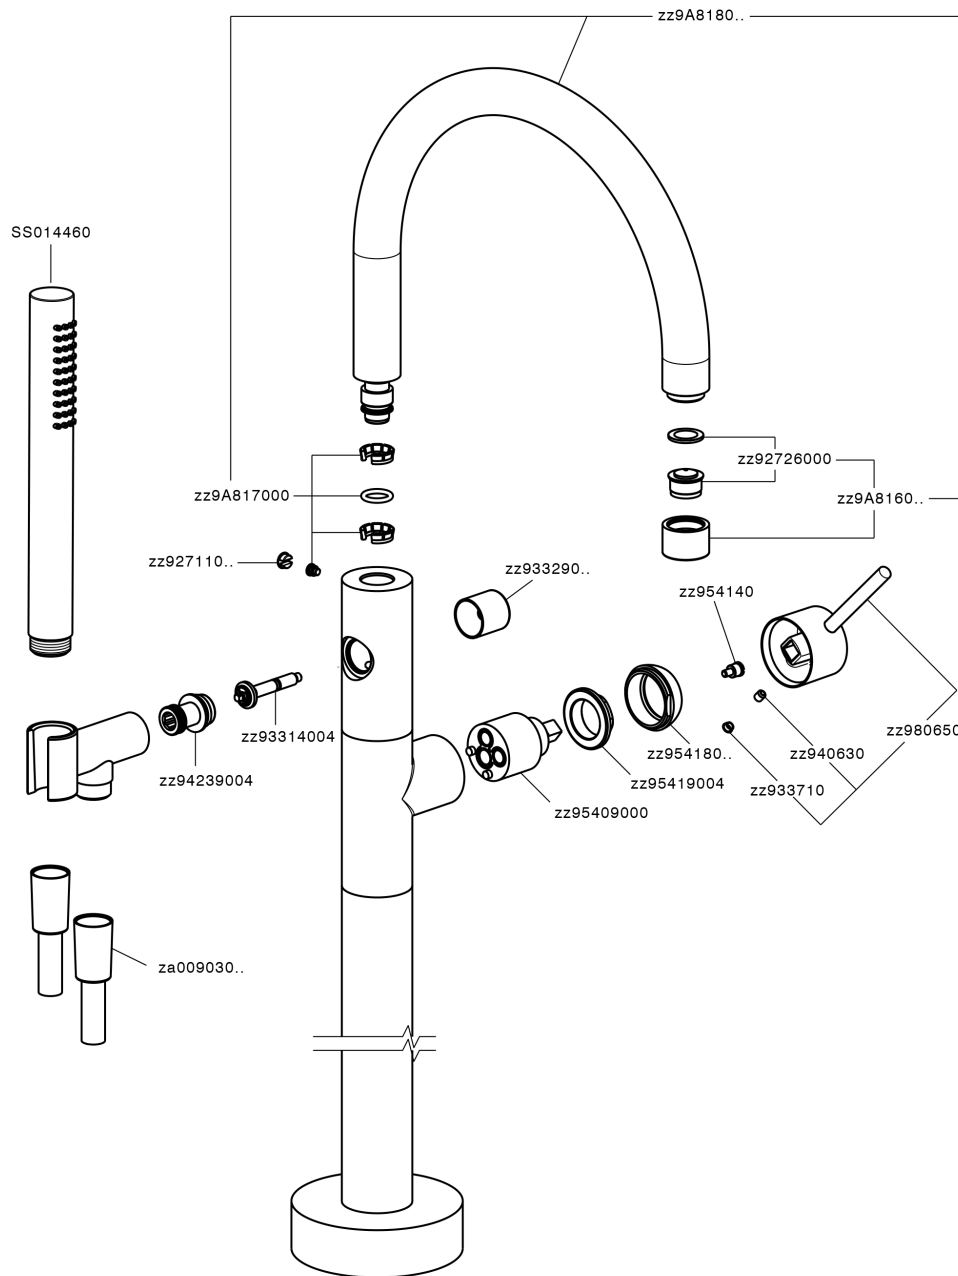

Exposed part for single-lever bath shower mixer M32_MT014200

MT014200

<https://en.huberitalia.com/exposed-part-for-single-lever-bath-shower-mixer-m32-mt014200>

Concealed part single lever free-standing CONCEALED_ZB004510

ZB004510

<https://en.huberitalia.com/concealed-part-single-lever-free-standing-concealed-zb004510>

2024-12-04