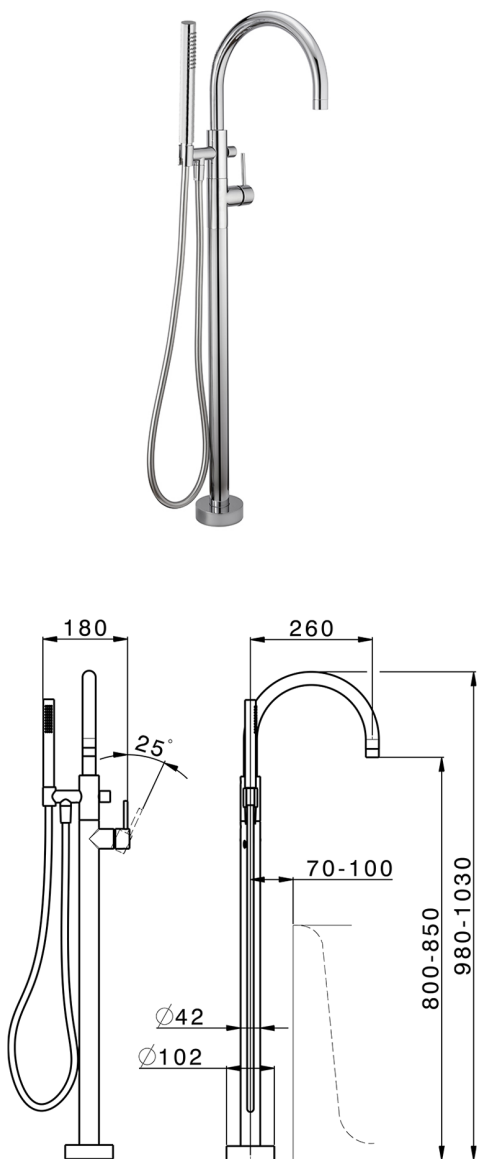

Exposed part for single-lever bath shower mixer M32_MT014200

MODEL **MT014200**

Exposed part for single-lever bath shower mixer, handshower holder on column, 23 mm Brass One Spray handshower, 150 cm smooth SUPREME Flexible Hose, without concealed part (for item ZB004510)

AVAILABLE FINISHINGS

-  **21** 21 Chrome
-  **26** 26 Old Copper
-  **2F** 2F Brushed Nickel
-  **2W** 2W Brushed Gold
-  **40** 40 Matt Black
-  **4Q** 4Q Matt White

CHARACTERISTICS

Cartridge Spare Parts **ZZ95409000**

35 mm Cartridge

Installation **Concealed**

Required concealed parts **ZB004510**

Exposed part for single-lever bath shower mixer M32_MT014200

MT014200

<https://en.huberitalia.com/exposed-part-for-single-lever-bath-shower-mixer-m32-mt014200>

Concealed part single lever free-standing CONCEALED_ZB004510

MODEL **ZB004510**

Floor mounted concealed part, for free-standing mixer

AVAILABLE FINISHINGS

 **04** 04 Without finishing

CHARACTERISTICS

Installation	Concealed
Concealed	1