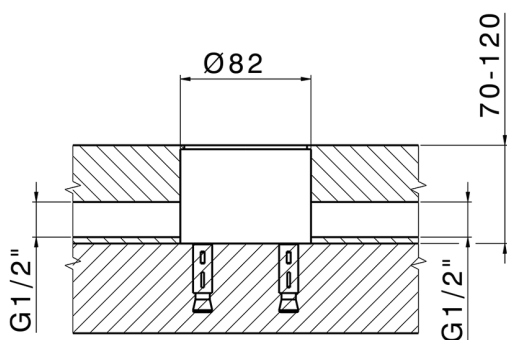

Exposed part for single-lever bath shower mixer M32_MT014200

MODEL **MT014200**

Exposed part for single-lever bath shower mixer, handshower holder on column, 23 mm Brass One Spray handshower, 150 cm smooth SUPREME Flexible Hose, without concealed part (for item ZB004510)

35 mm Cartridge

Installation **Concealed**

Required concealed parts **ZB004510**

Exposed part for single-lever bath shower mixer M32_MT014200

MT014200

<https://en.huberitalia.com/exposed-part-for-single-lever-bath-shower-mixer-m32-mt014200>

Concealed part single lever free-standing CONCEALED_ZB004510

MODEL **ZB004510**

Floor mounted concealed part, for free-standing mixer

AVAILABLE FINISHINGS

 **04** 04 Without finishing

CHARACTERISTICS

Installation	Concealed
Concealed	1