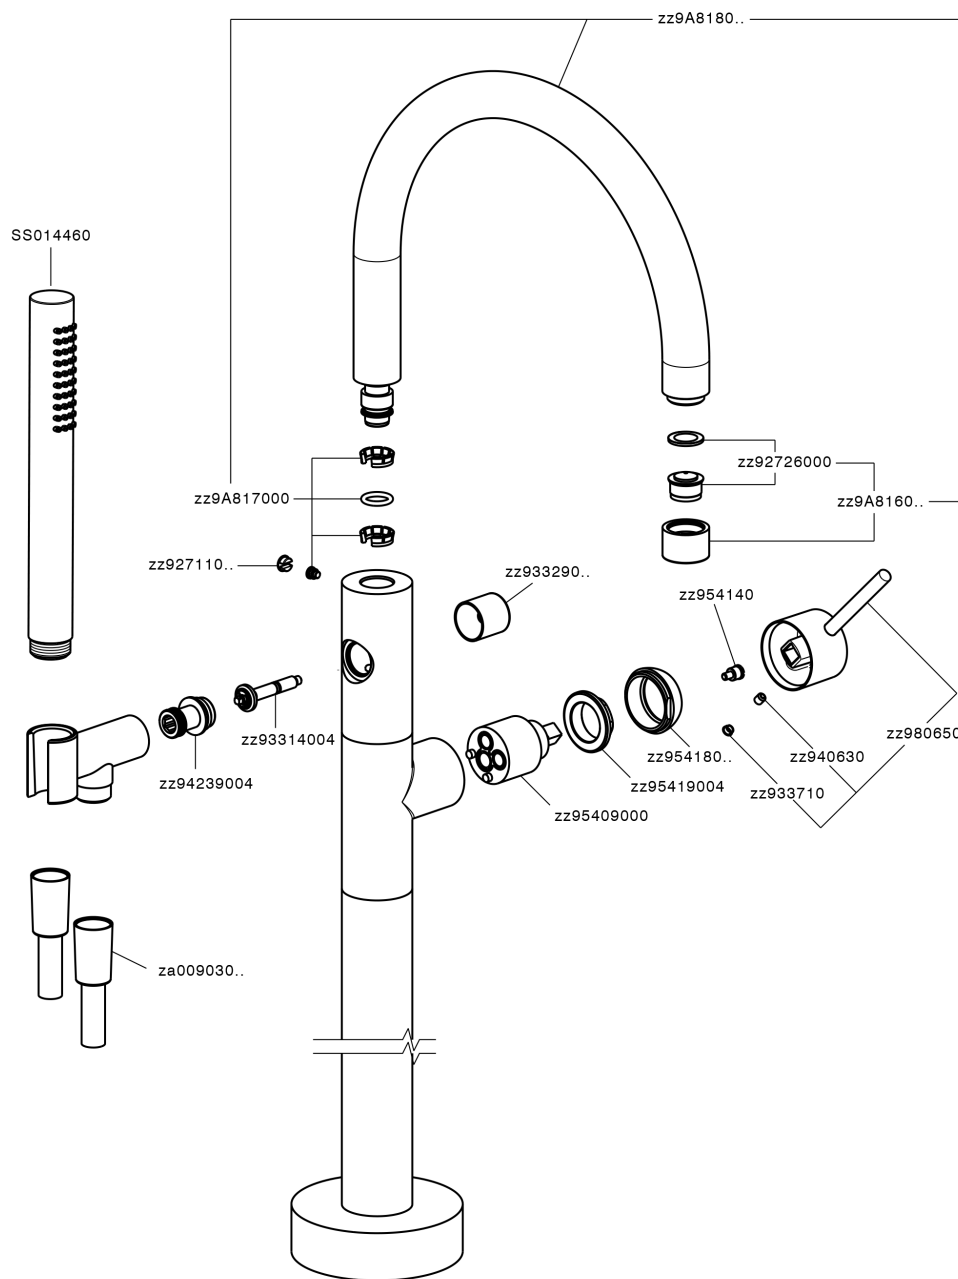

Exposed part for single-lever bath shower mixer M32_MT014200

MODEL **MT014200**

Exposed part for single-lever bath shower mixer, handshower holder on column, 23 mm Brass One Spray handshower, 150 cm smooth SUPREME Flexible Hose, without concealed part (for item ZB004510)

AVAILABLE FINISHINGS

-  **21** 21 Chrome
-  **26** 26 Old Copper
-  **2F** 2F Brushed Nickel
-  **2W** 2W Brushed Gold
-  **40** 40 Matt Black
-  **4Q** 4Q Matt White

CHARACTERISTICS

Cartridge Spare Parts **ZZ95409000**

35 mm Cartridge

Installation **Concealed**

Required concealed parts **ZB004510**

Exposed part for single-lever bath shower mixer M32_MT014200

MT014200

<https://en.huberitalia.com/exposed-part-for-single-lever-bath-shower-mixer-m32-mt014200>

Concealed part single lever free-standing CONCEALED_ZB004510

MODEL **ZB004510**

Floor mounted concealed part, for free-standing mixer

AVAILABLE FINISHINGS

 **04** 04 Without finishing

CHARACTERISTICS

Installation	Concealed
Concealed	1