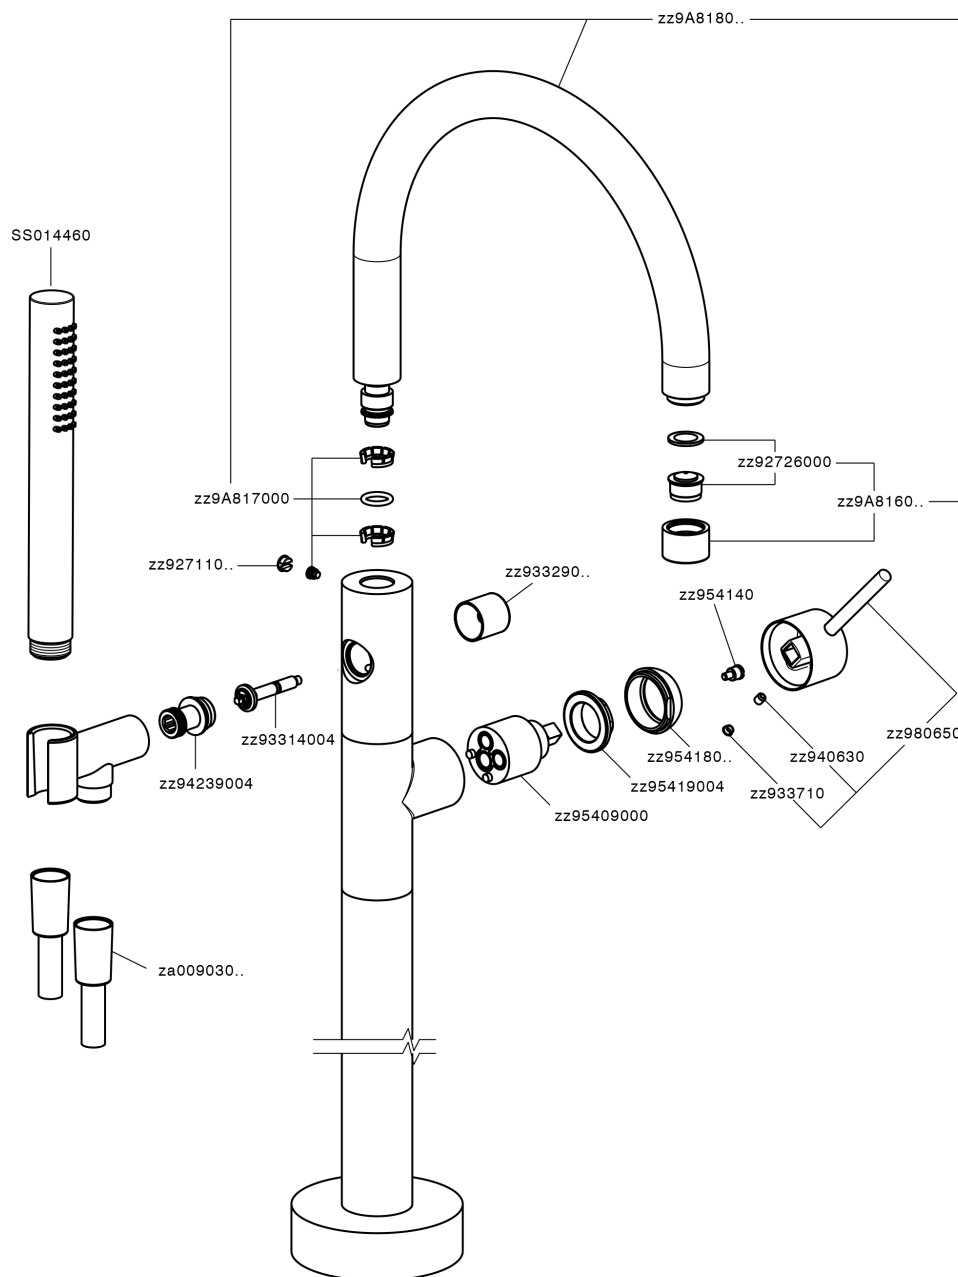

## Exposed part for single-lever bath shower mixer M32\_MT014200

MT014200

<https://en.huberitalia.com/exposed-part-for-single-lever-bath-shower-mixer-m32-mt014200>

Concealed part single lever free-standing CONCEALED\_ZB004510

ZB004510

<https://en.huberitalia.com/concealed-part-single-lever-free-standing-concealed-zb004510>

2024-12-22