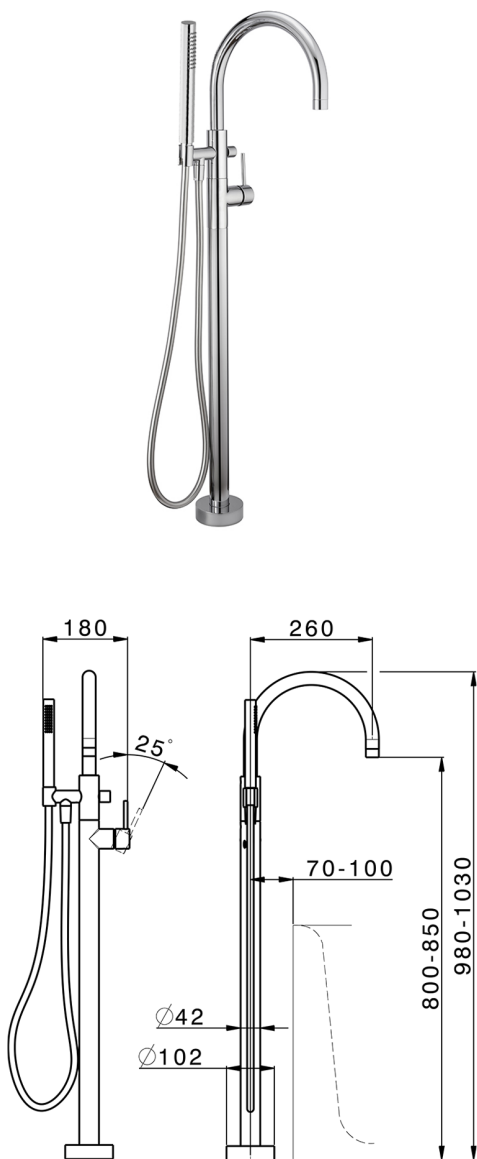

## Exposed part for single-lever bath shower mixer M32\_MT014200

MODEL **MT014200**

Exposed part for single-lever bath shower mixer, handshower holder on column, 23 mm Brass One Spray handshower, 150 cm smooth SUPREME Flexible Hose, without concealed part (for item ZB004510)

### AVAILABLE FINISHINGS

-  **21** 21 Chrome
-  **26** 26 Old Copper
-  **2F** 2F Brushed Nickel
-  **2W** 2W Brushed Gold
-  **40** 40 Matt Black
-  **4Q** 4Q Matt White

### CHARACTERISTICS

Cartridge Spare Parts **ZZ95409000**

**35 mm Cartridge**

Installation **Concealed**

Required concealed parts **ZB004510**

## Exposed part for single-lever bath shower mixer M32\_MT014200

MT014200

<https://en.huberitalia.com/exposed-part-for-single-lever-bath-shower-mixer-m32-mt014200>

**Concealed part single lever free-standing CONCEALED\_ZB004510**