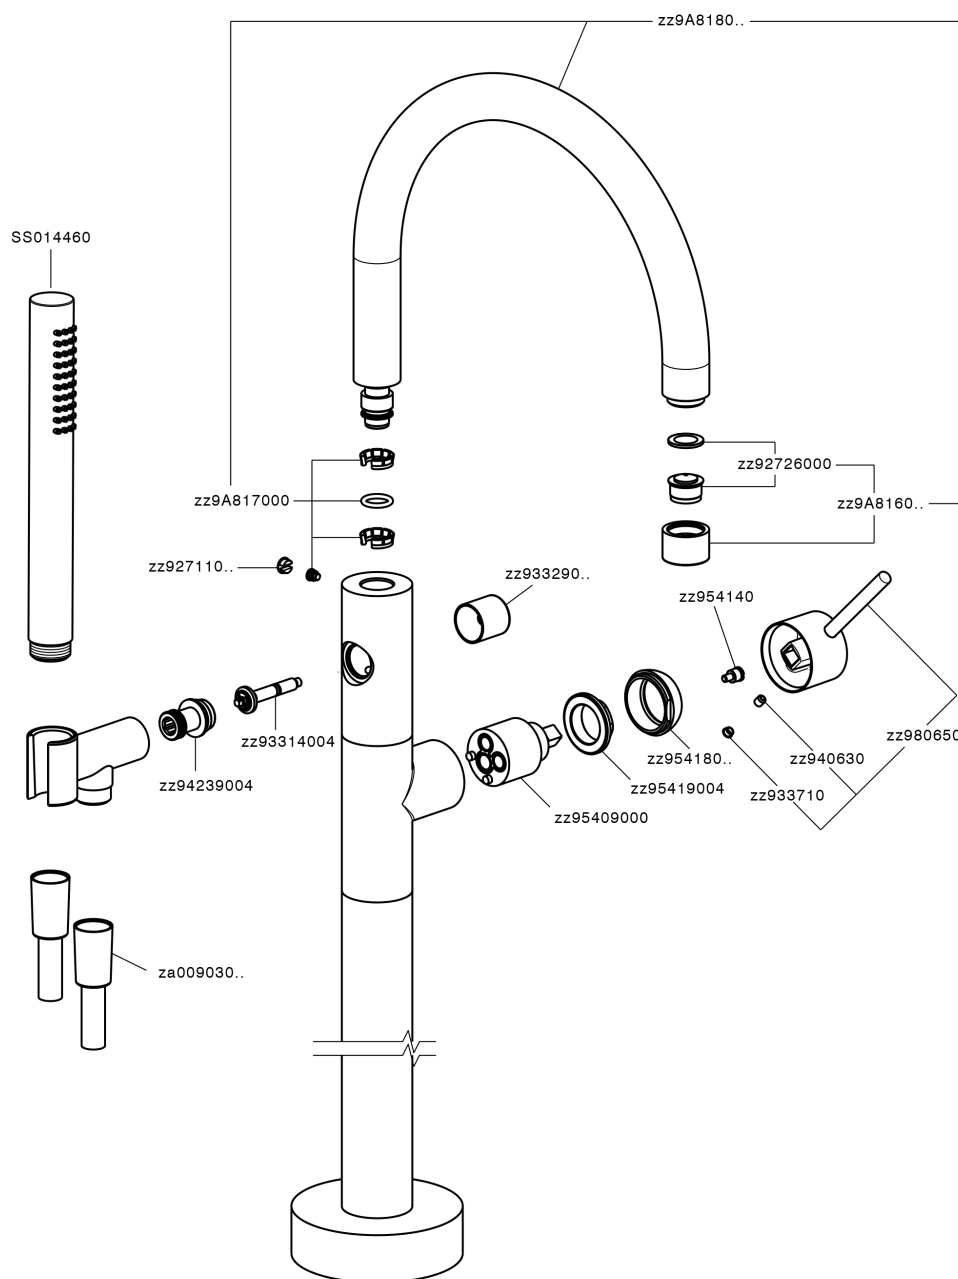

## Exposed part for single-lever bath shower mixer M32\_MT014200

MODEL **MT014200**

Exposed part for single-lever bath shower mixer, handshower holder on column, 23 mm Brass One Spray handshower, 150 cm smooth SUPREME Flexible Hose, without concealed part (for item ZB004510)

### CHARACTERISTICS

Cartridge Spare Parts **ZZ95409000**

**35 mm Cartridge**

Installation **Concealed**

Required concealed parts **ZB004510**

## Exposed part for single-lever bath shower mixer M32\_MT014200

MT014200

<https://en.huberitalia.com/exposed-part-for-single-lever-bath-shower-mixer-m32-mt014200>

**Concealed part single lever free-standing CONCEALED\_ZB004510**

MODEL **ZB004510**

Floor mounted concealed part, for free-standing mixer

AVAILABLE FINISHINGS

 **04** 04 Without finishing

CHARACTERISTICS

|              |                  |
|--------------|------------------|
| Installation | <b>Concealed</b> |
| Concealed    | <b>1</b>         |