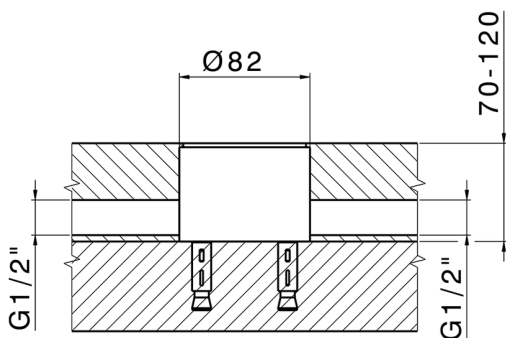

## Exposed part for single-lever bath shower mixer M32\_MT014200

MODEL **MT014200**

Exposed part for single-lever bath shower mixer, handshower holder on column, 23 mm Brass One Spray handshower, 150 cm smooth SUPREME Flexible Hose, without concealed part (for item ZB004510)

MODEL **ZB004510**

Floor mounted concealed part, for free-standing mixer

AVAILABLE FINISHINGS

 **04** 04 Without finishing

CHARACTERISTICS

|              |                  |
|--------------|------------------|
| Installation | <b>Concealed</b> |
| Concealed    | <b>1</b>         |