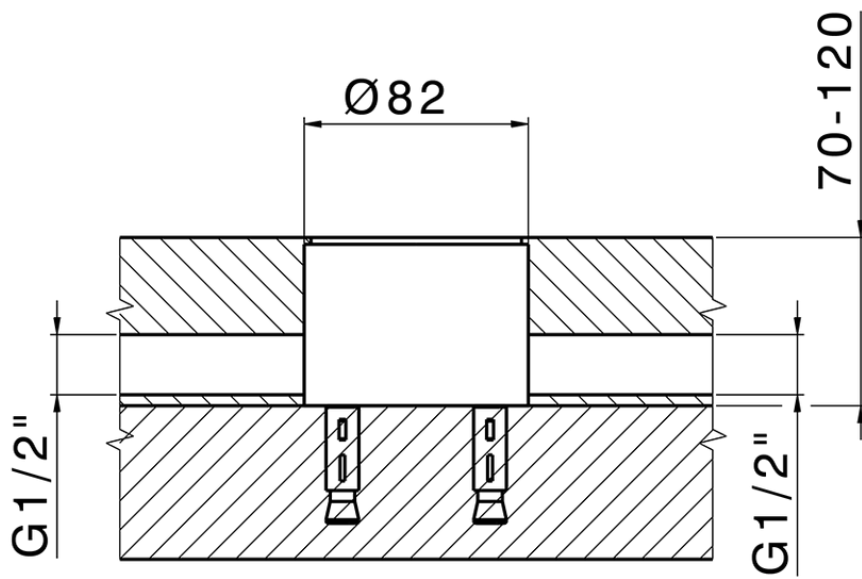

Exposed part for single-lever bath shower mixer M32_MT014200

MT014200

<https://en.huberitalia.com/exposed-part-for-single-lever-bath-shower-mixer-m32-mt014200>

ZB004510

<https://en.huberitalia.com/concealed-part-single-lever-free-standing-concealed-zb004510>