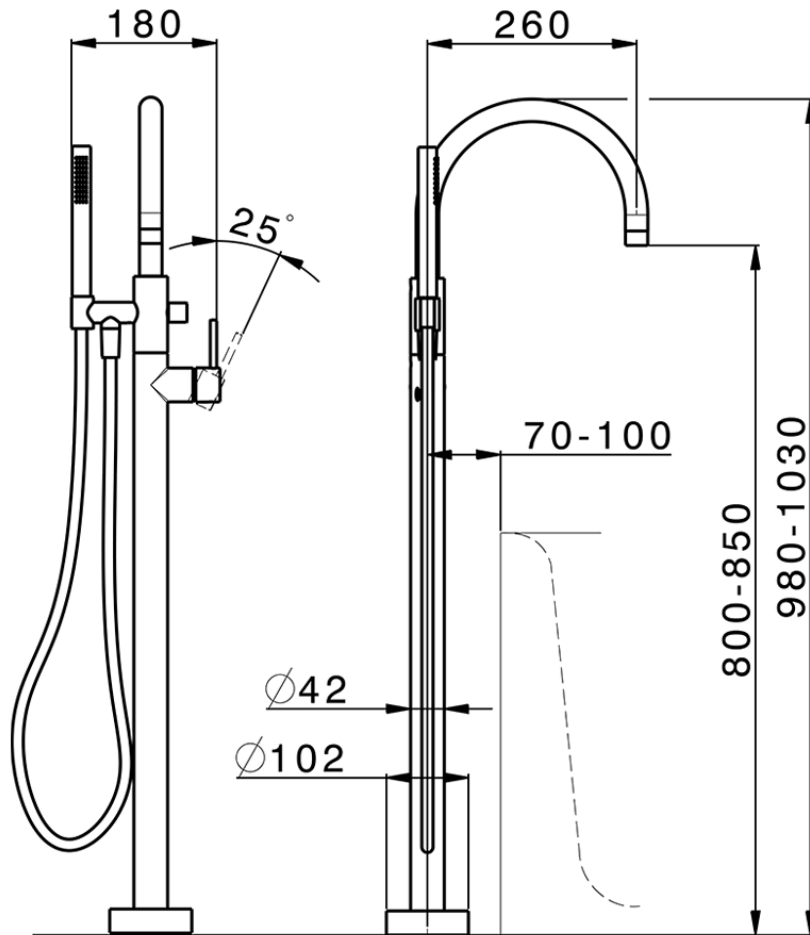

Exposed part for single-lever bath shower mixer M32_MT014200

MT014200

<https://en.huberitalia.com/exposed-part-for-single-lever-bath-shower-mixer-m32-mt014200>

ZB004510

<https://en.huberitalia.com/concealed-part-single-lever-free-standing-concealed-zb004510>