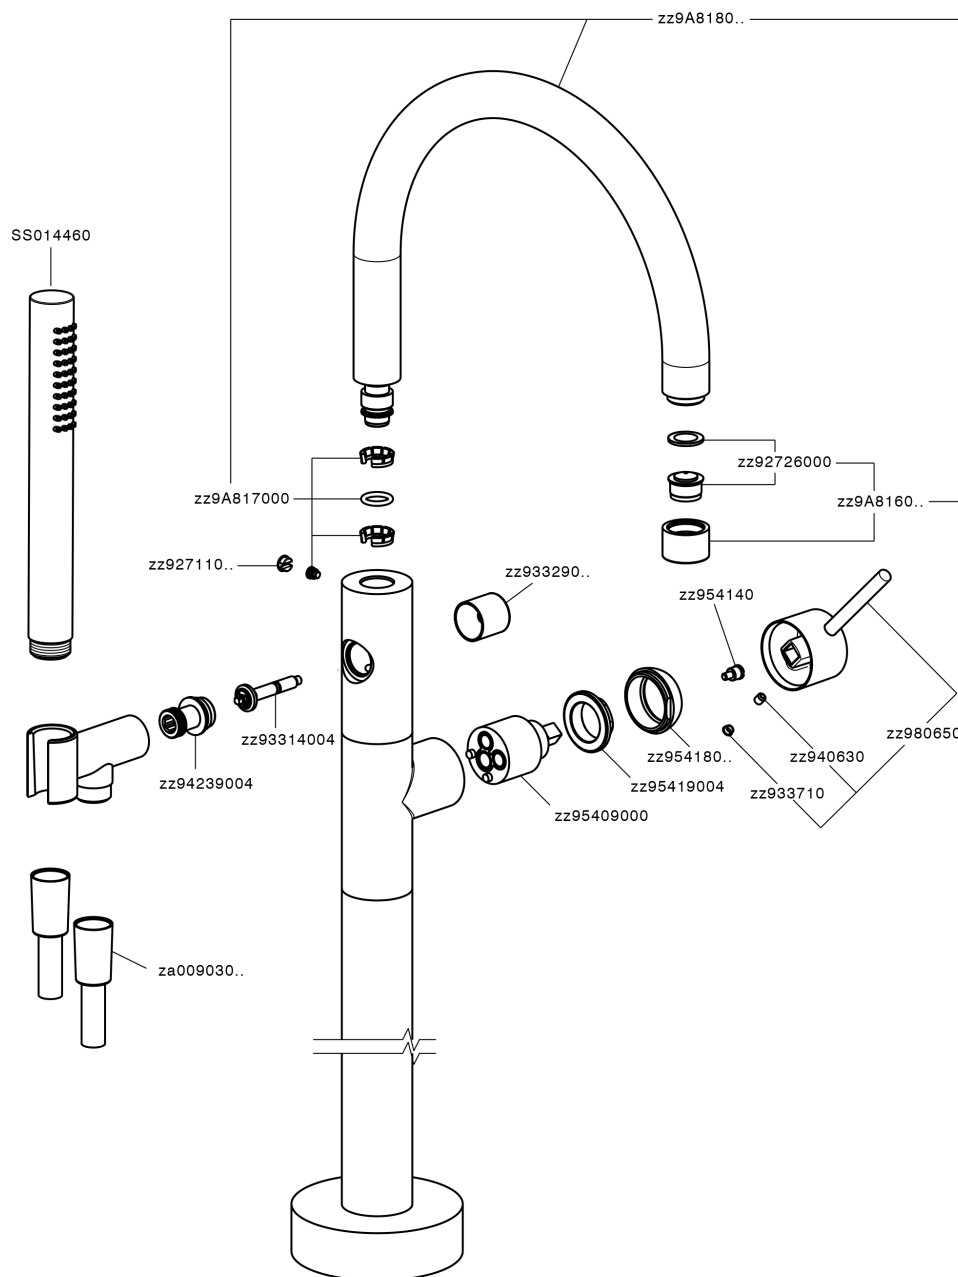

## Exposed part for single-lever bath shower mixer M32\_MT014200

MT014200

<https://en.huberitalia.com/exposed-part-for-single-lever-bath-shower-mixer-m32-mt014200>

Concealed part single lever free-standing CONCEALED\_ZB004510

ZB004510

<https://en.huberitalia.com/concealed-part-single-lever-free-standing-concealed-zb004510>

2024-12-31