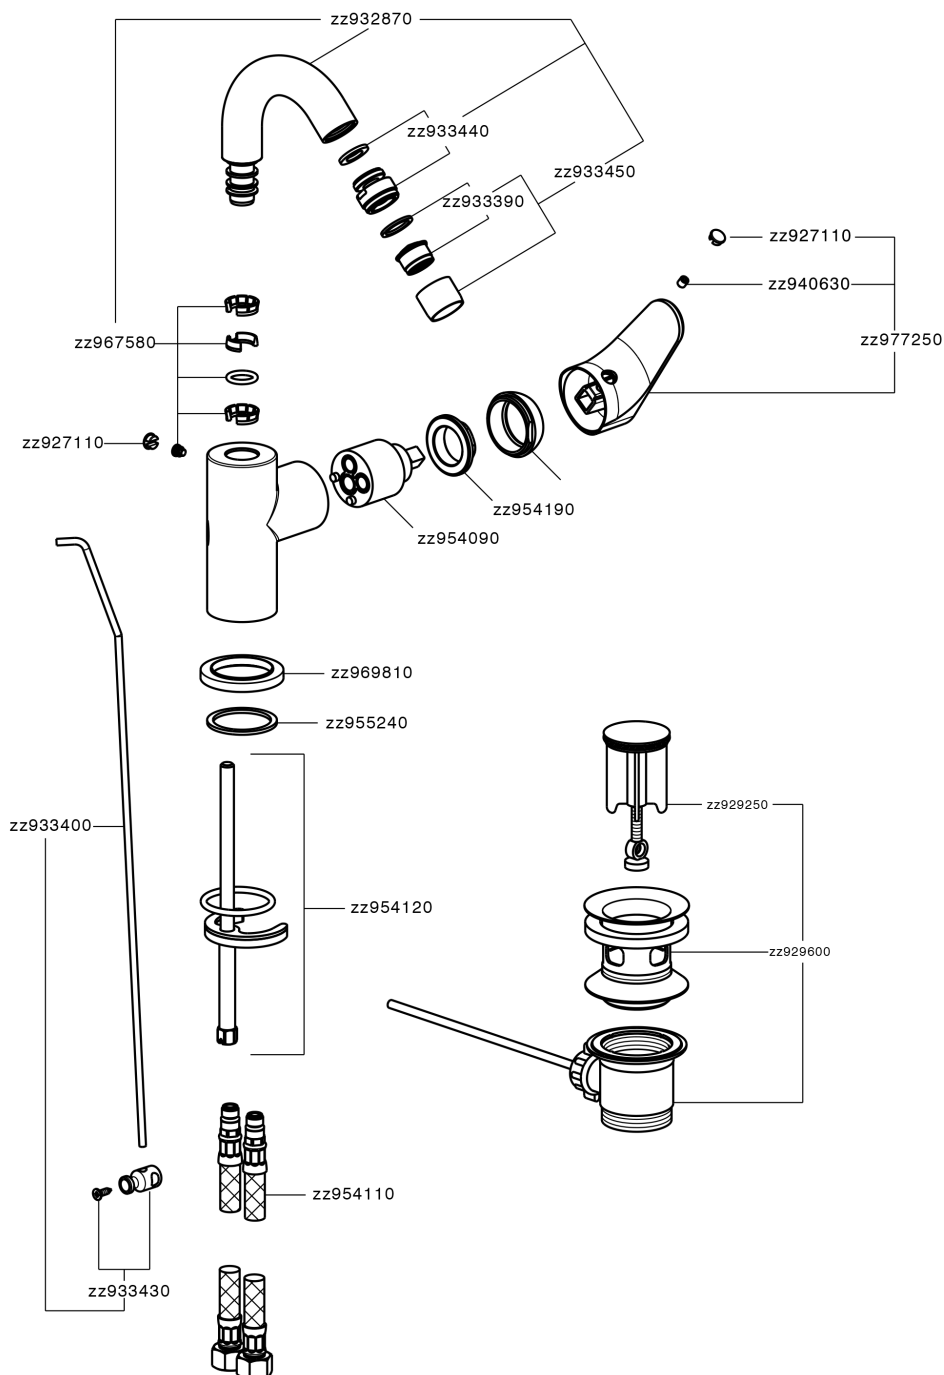

Single lever bidet mixer EnergySave H3_AH002555

MODEL **AH002555**

Single lever bidet mixer EnergySave, swivel spout, with 1"1/4 automatic pop-up waste, G.3/8" stainless steel flexible hose

AVAILABLE FINISHINGS

-  **21** 21 Chrome
-  **2F** 2F Brushed Nickel
-  **40** 40 Matt Black

CHARACTERISTICS

Cartridge Spare Parts **ZZ95409000**

35 mm Cartridge

EcoStop

EcoStop feature limits water flow to approximately 50% of maximum output with one point of resistance on setting. Push slightly past the middle stop only when full water output is required. This will save water up to 50%.

EnergySave

Thanks to the EnergySave device, only cold water will be drawn if the lever is operated in the central position, so that the water heater will not be engaged and no hot water wasted, leading to considerable savings in energy and costs. The temperature can be adjusted by rotating the lever to the left, until the desired temperature is reached.

Single lever bidet mixer EnergySave H3_AH002555

AH002555

<https://en.huberitalia.com/single-lever-bidet-mixer-energysave-h3-ah002555>

2024-12-18