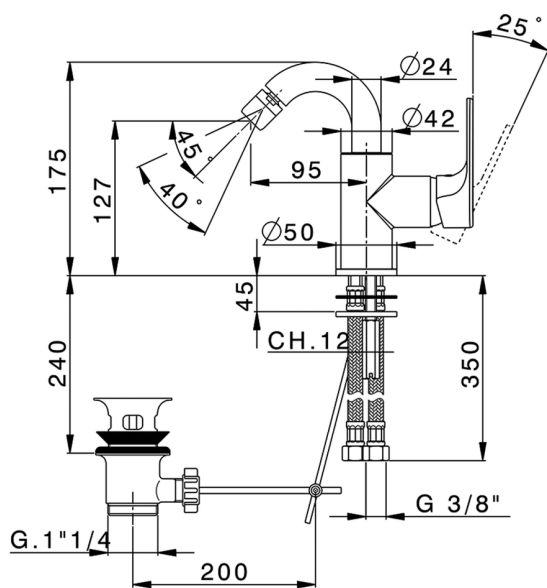

Single lever bidet mixer EnergySave H3_AH002555

MODEL **AH002555**

Single lever bidet mixer EnergySave, swivel spout, with 1"1/4 automatic pop-up waste, G.3/8" stainless steel flexible hose

AVAILABLE FINISHINGS

-  **21** 21 Chrome
-  **2F** 2F Brushed Nickel
-  **40** 40 Matt Black

CHARACTERISTICS

Cartridge Spare Parts **ZZ95409000**

35 mm Cartridge

EcoStop

EcoStop feature limits water flow to approximately 50% of maximum output with one point of resistance on setting. Push slightly past the middle stop only when full water output is required. This will save water up to 50%.

EnergySave

Thanks to the EnergySave device, only cold water will be drawn if the lever is operated in the central position, so that the water heater will not be engaged and no hot water wasted, leading to considerable savings in energy and costs. The temperature can be adjusted by rotating the lever to the left, until the desired temperature is reached.

Single lever bidet mixer EnergySave H3_AH002555

AH002555

<https://en.huberitalia.com/single-lever-bidet-mixer-energysave-h3-ah002555>

2024-12-18