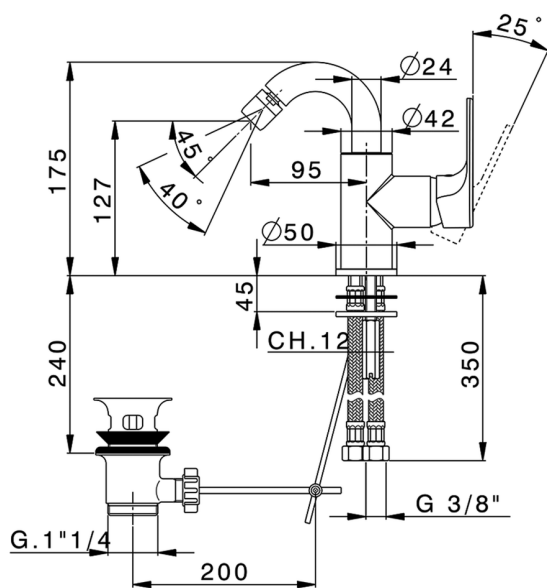

Single lever bidet mixer EnergySave H3_AH002555

MODEL **AH002555**

Single lever bidet mixer EnergySave, swivel spout, with 1"1/4 automatic pop-up waste, G.3/8" stainless steel flexible hose

AVAILABLE FINISHINGS

-  **21** 21 Chrome
-  **2F** 2F Brushed Nickel
-  **40** 40 Matt Black

CHARACTERISTICS

Cartridge Spare Parts **ZZ95409000**

35 mm Cartridge

EcoStop

EcoStop feature limits water flow to approximately 50% of maximum output with one point of resistance on setting. Push slightly past the middle stop only when full water output is required. This will save water up to 50%.

EnergySave

Thanks to the EnergySave device, only cold water will be drawn if the lever is operated in the central position, so that the water heater will not be engaged and no hot water wasted, leading to considerable savings in energy and costs. The temperature can be adjusted by rotating the lever to the left, until the desired temperature is reached.

Single lever bidet mixer EnergySave H3_AH002555

AH002555

<https://en.huberitalia.com/single-lever-bidet-mixer-energysave-h3-ah002555>

2024-12-19