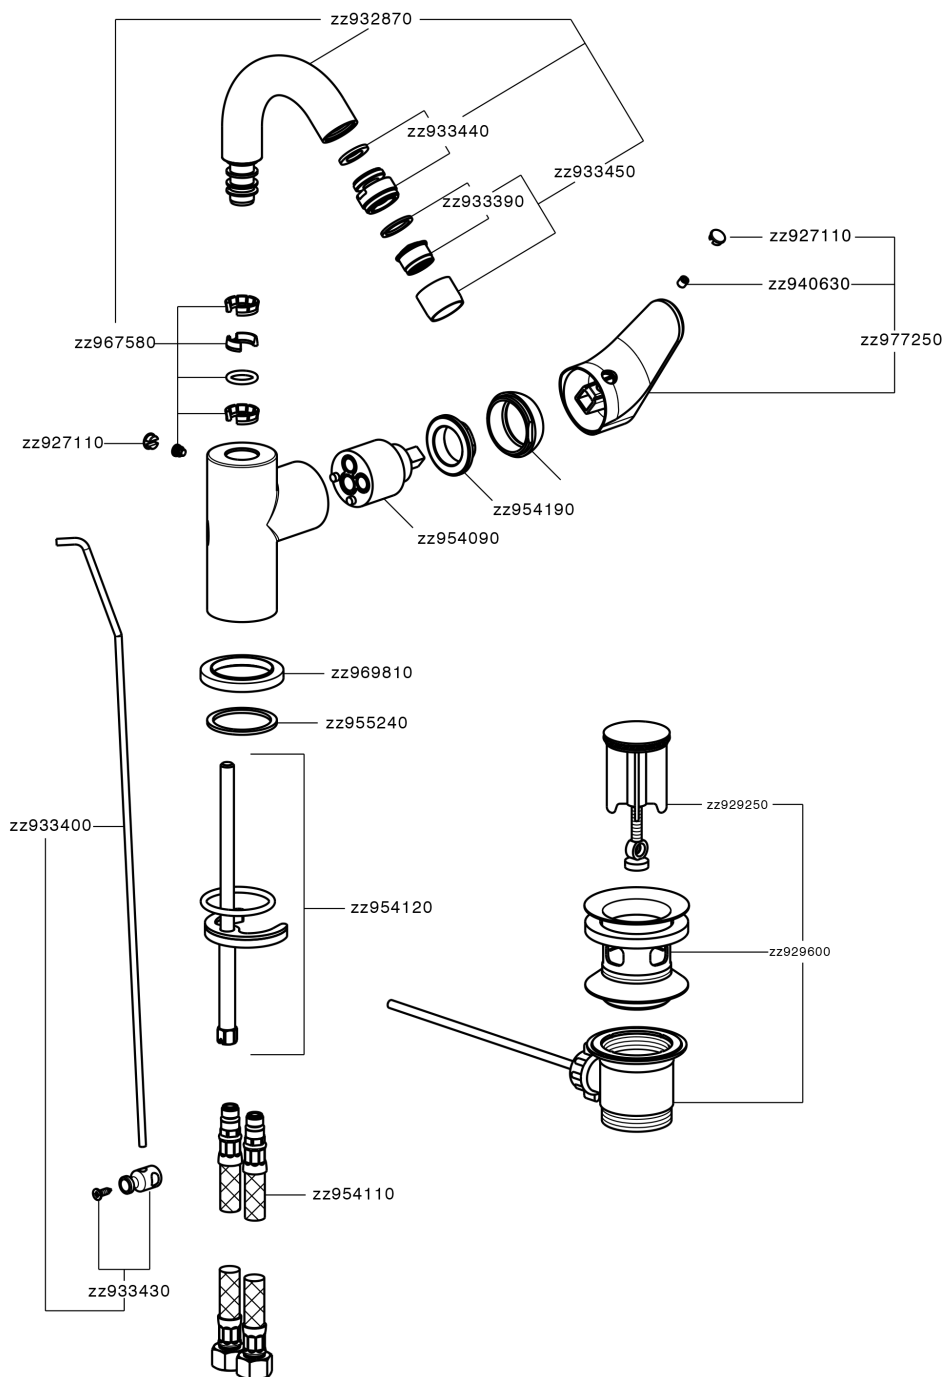

Single lever bidet mixer EnergySave H3_AH002555

MODEL **AH002555**

Single lever bidet mixer EnergySave, swivel spout, with 1"1/4 automatic pop-up waste, G.3/8" stainless steel flexible hose

AVAILABLE FINISHINGS

-  **21** 21 Chrome
-  **2F** 2F Brushed Nickel
-  **40** 40 Matt Black

CHARACTERISTICS

Cartridge Spare Parts **ZZ95409000**

35 mm Cartridge

EcoStop

EcoStop feature limits water flow to approximately 50% of maximum output with one point of resistance on setting. Push slightly past the middle stop only when full water output is required. This will save water up to 50%.

EnergySave

Thanks to the EnergySave device, only cold water will be drawn if the lever is operated in the central position, so that the water heater will not be engaged and no hot water wasted, leading to considerable savings in energy and costs. The temperature can be adjusted by rotating the lever to the left, until the desired temperature is reached.

Single lever bidet mixer EnergySave H3_AH002555

AH002555

<https://en.huberitalia.com/single-lever-bidet-mixer-energysave-h3-ah002555>

2024-12-19