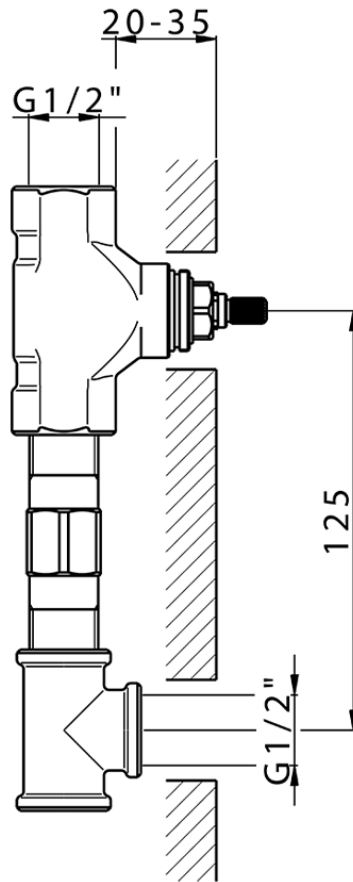

Exposed part for concealed washbasin mixer NUOVA KIRUNA_K2013510

K2013510

<https://en.huberitalia.com/exposed-part-for-concealed-washbasin-mixer-nuova-kiruna-k2013510>

ZB033511

<https://en.huberitalia.com/concealed-washbasin-mixer-concealed-zb033511>