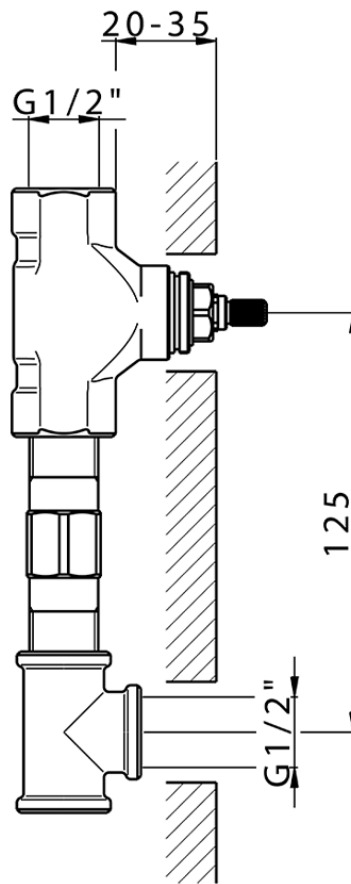

Exposed part for concealed washbasin mixer NUOVA KIRUNA_K2013510

K2013510

<https://en.huberitalia.com/exposed-part-for-concealed-washbasin-mixer-nuova-kiruna-k2013510>

ZB033511

<https://en.huberitalia.com/concealed-washbasin-mixer-concealed-zb033511>