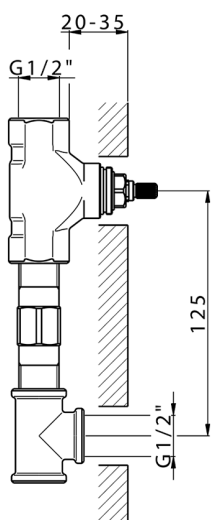

Exposed part for concealed washbasin mixer NUOVA KIRUNA_K2013510

MODEL **K2013510**

Exposed part for concealed washbasin mixer, without concealed part, spout L.200 mm, for items ZB033511

AVAILABLE FINISHINGS

-  **21** 21 Chrome
-  **26** 26 Old Copper
-  **2F** 2F Brushed Nickel
-  **2W** 2W Brushed Gold
-  **40** 40 Matt Black
-  **4Q** 4Q Matt White

CHARACTERISTICS

Installation **Concealed**

Required concealed parts **ZB033511**

Concealed washbasin mixer CONCEALED_ZB033511

MODEL **ZB033511**

Concealed washbasin mixer, right headvalve - left headvalve

AVAILABLE FINISHINGS

 **04** 04 Without finishing

CHARACTERISTICS

Installation	Concealed
Concealed	1