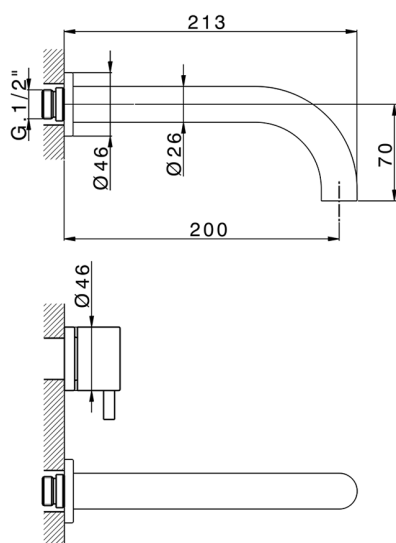

Exposed part for concealed washbasin mixer NUOVA KIRUNA_K2013510

MODEL **K2013510**

Exposed part for concealed washbasin mixer, without concealed part, spout L.200 mm, for items ZB033511

AVAILABLE FINISHINGS

-  **21** 21 Chrome
-  **26** 26 Old Copper
-  **2F** 2F Brushed Nickel
-  **2W** 2W Brushed Gold
-  **40** 40 Matt Black
-  **4Q** 4Q Matt White

CHARACTERISTICS

Installation **Concealed**

Required concealed parts **ZB033511**

Concealed washbasin mixer CONCEALED_ZB033511

MODEL **ZB033511**

Concealed washbasin mixer, right headvalve - left headvalve

AVAILABLE FINISHINGS

 **04** 04 Without finishing

CHARACTERISTICS

Installation	Concealed
Concealed	1