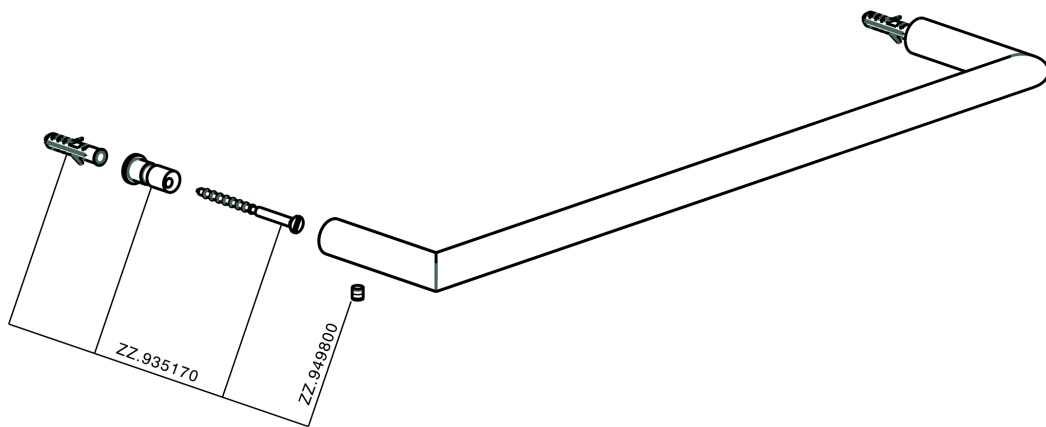

Towel holder BATHROOM ACCESSORIES_SI090101

SI090101

<https://en.huberitalia.com/towel-holder-bathroom-accessories-si090101>

2026-06-26