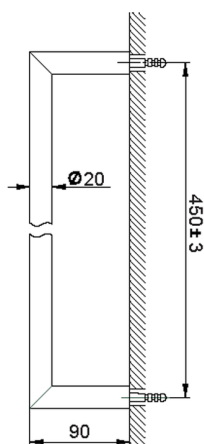

Towel holder BATHROOM ACCESSORIES_SI090101

MODEL **SI090101**

Towel holder

AVAILABLE FINISHINGS

- **21** 21 Chrome
- **2B** 2B Polished Nickel
- **2F** 2F Brushed Nickel
- **2P** 2P Rose Gold
- **2Q** 2Q Black Titanium
- **40** 40 Matt Black
- **4Q** 4Q Matt White

CHARACTERISTICS