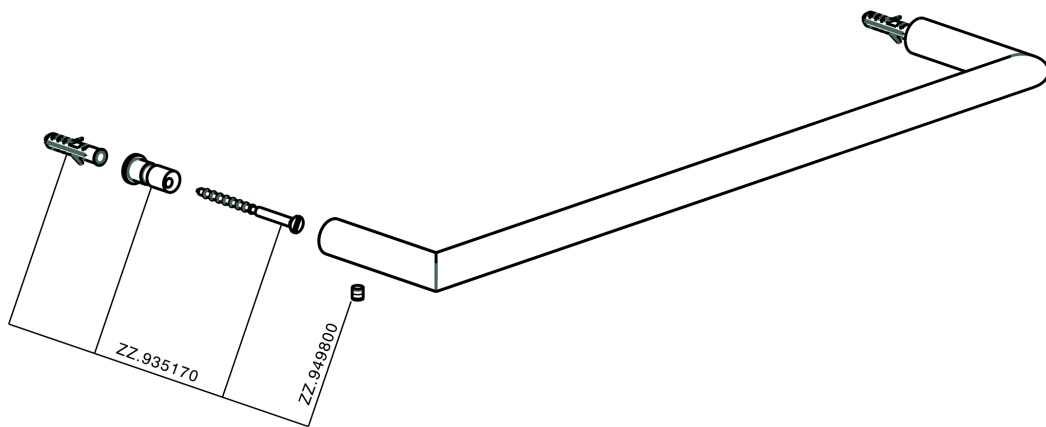

Towel holder BATHROOM ACCESSORIES_SI090101

SI090101

<https://en.huberitalia.com/towel-holder-bathroom-accessories-si090101>

2026-06-09