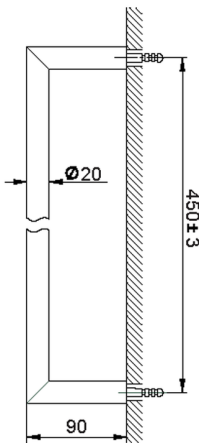

Towel holder BATHROOM ACCESSORIES_SI090101

MODEL **SI090101**

Towel holder

AVAILABLE FINISHINGS

-  **21** 21 Chrome
-  **2B** 2B Polished Nickel
-  **2F** 2F Brushed Nickel
-  **2P** 2P Rose Gold
-  **2Q** 2Q Black Titanium
-  **40** 40 Matt Black
-  **4Q** 4Q Matt White