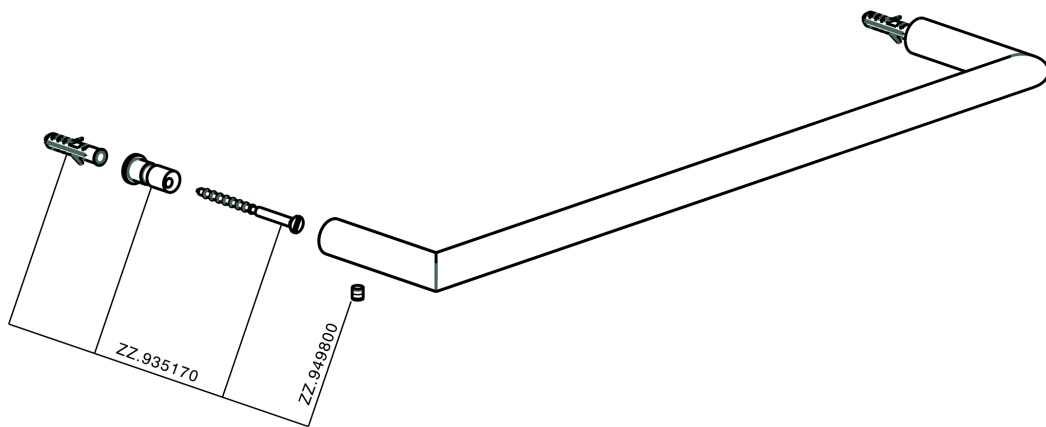

Towel holder BATHROOM ACCESSORIES_SI090101

MODEL **SI090101**

Towel holder

AVAILABLE FINISHINGS

-  **21** 21 Chrome
-  **2B** 2B Polished Nickel
-  **2F** 2F Brushed Nickel
-  **2P** 2P Rose Gold
-  **2Q** 2Q Black Titanium
-  **40** 40 Matt Black
-  **4Q** 4Q Matt White

CHARACTERISTICS

Towel holder BATHROOM ACCESSORIES_SI090101

SI090101

<https://en.huberitalia.com/towel-holder-bathroom-accessories-si090101>

2026-04-07