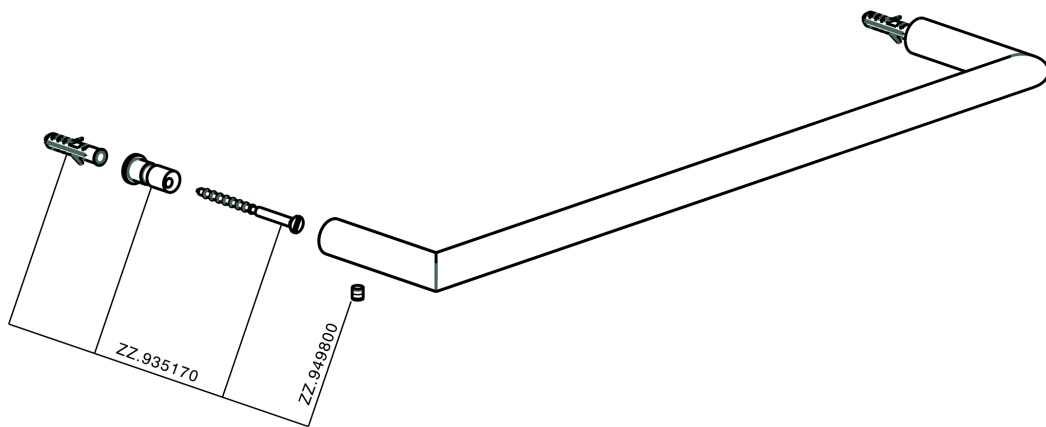

Towel holder BATHROOM ACCESSORIES_SI090101

MODEL **SI090101**

Towel holder

AVAILABLE FINISHINGS

-  **21** 21 Chrome
-  **2B** 2B Polished Nickel
-  **2F** 2F Brushed Nickel
-  **2P** 2P Rose Gold
-  **2Q** 2Q Black Titanium
-  **40** 40 Matt Black
-  **4Q** 4Q Matt White

CHARACTERISTICS

Towel holder BATHROOM ACCESSORIES_SI090101

SI090101

<https://en.huberitalia.com/towel-holder-bathroom-accessories-si090101>

2026-06-05