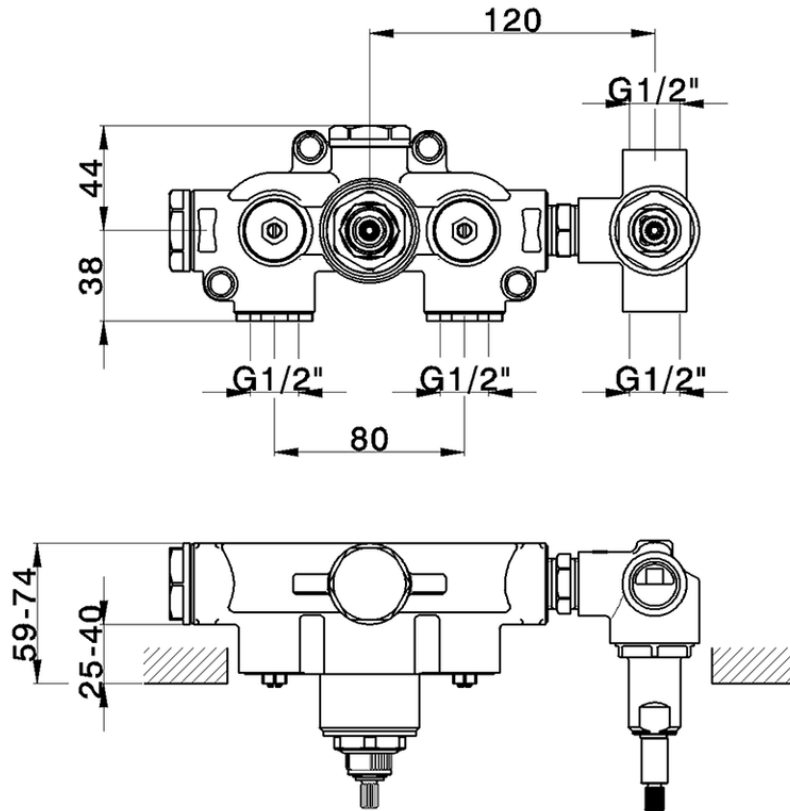

Exposed part for con.thermo.shower mixer, 2-outlet CHRONOS_CR019140

CR019140

<https://en.huberitalia.com/exposed-part-for-con-thermo-shower-mixer-2-outlet-chronos-cr019140>

ZB019140

<https://en.huberitalia.com/concealed-thermostatic-shower-mixer-2-outlet-concealed-zb019140>