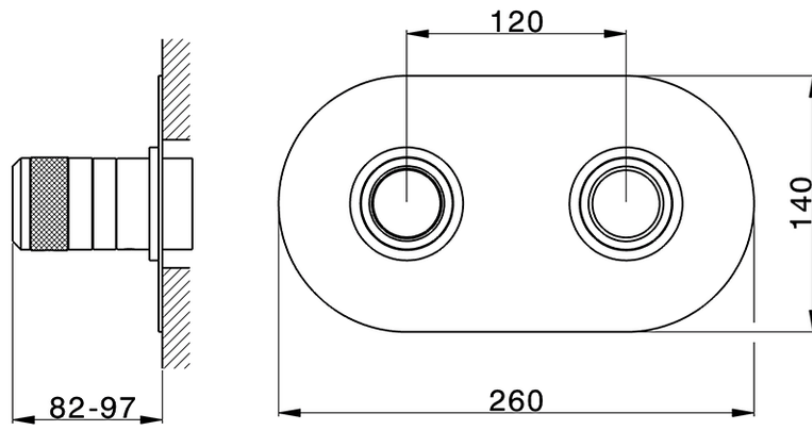

Exposed part for con.thermo.shower mixer, 2-outlet CHRONOS_CR019140

CR019140

<https://en.huberitalia.com/exposed-part-for-con-thermo-shower-mixer-2-outlet-chronos-cr019140>

ZB019140

<https://en.huberitalia.com/concealed-thermostatic-shower-mixer-2-outlet-concealed-zb019140>