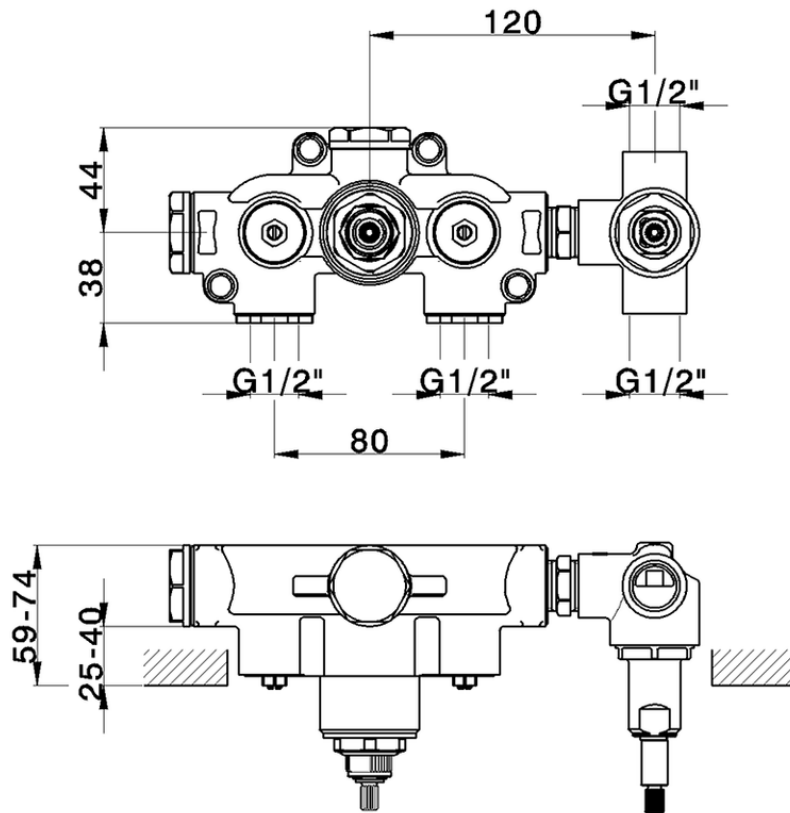

Exposed part for con.thermo.shower mixer, 2-outlet CHRONOS_CR019140

CR019140

<https://en.huberitalia.com/exposed-part-for-con-thermo-shower-mixer-2-outlet-chronos-cr019140>

ZB019140

<https://en.huberitalia.com/concealed-thermostatic-shower-mixer-2-outlet-concealed-zb019140>