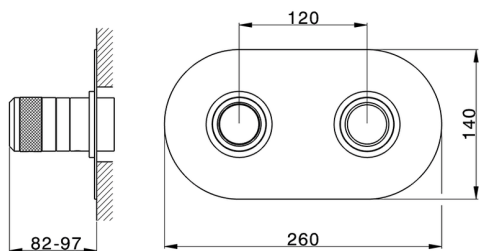

CHARACTERISTICS

Installation **Concealed**
Required concealed parts **ZB019140**

Thermostatic

The Huber thermostatic is your personal water manager, helping you to handle, control and save water and energy.