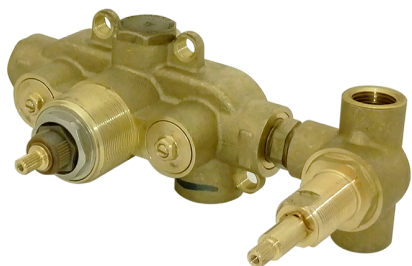

Exposed part for con.thermo.shower mixer, 2-outlet CHRONOS_CR019140

MODEL **CR019140**

Exposed part for con.thermo.shower mixer, 2-outlet, with 2-outlet deviator stop, without concealed part, for item ZB019140

AVAILABLE FINISHINGS

-  **21** 21 Chrome
-  **2F** 2F Brushed Nickel
-  **2Q** 2Q Black Titanium

CHARACTERISTICS

Installation **Concealed**
 Required concealed parts **ZB019140**

Thermostatic

The Huber thermostatic is your personal water manager, helping you to handle, control and save water and energy.

Concealed thermostatic shower mixer, 2-outlet CONCEALED_ZB019140

MODEL **ZB019140**

Concealed thermostatic shower mixer,
2-outlet, without trim kit

AVAILABLE FINISHINGS

04 04 Without finishing

CHARACTERISTICS

Installation **Concealed**

Cartridge Spare Parts **24.04A.PP**

8x20 Plus P Thermostatic Valve

Concealed **1**

Thermostatic

The Huber thermostatic is your personal water manager, helping you to handle, control and save water and energy.