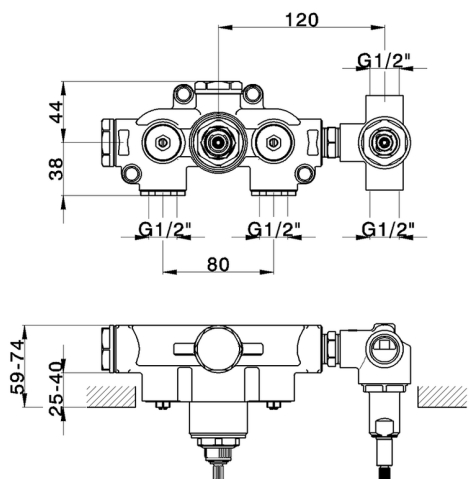

Exposed part for con.thermo.shower mixer, 2-outlet CHRONOS_CR019140

MODEL **CR019140**

Exposed part for con.thermo.shower mixer, 2-outlet, with 2-outlet deviator stop, without concealed part, for item ZB019140

Concealed thermostatic shower mixer, 2-outlet CONCEALED_ZB019140

MODEL **ZB019140**

Concealed thermostatic shower mixer,
2-outlet, without trim kit

AVAILABLE FINISHINGS

04 04 Without finishing

CHARACTERISTICS

Installation **Concealed**

Cartridge Spare Parts **24.04A.PP**

8x20 Plus P Thermostatic Valve

Concealed **1**

Thermostatic

The Huber thermostatic is your personal water manager, helping you to handle, control and save water and energy.