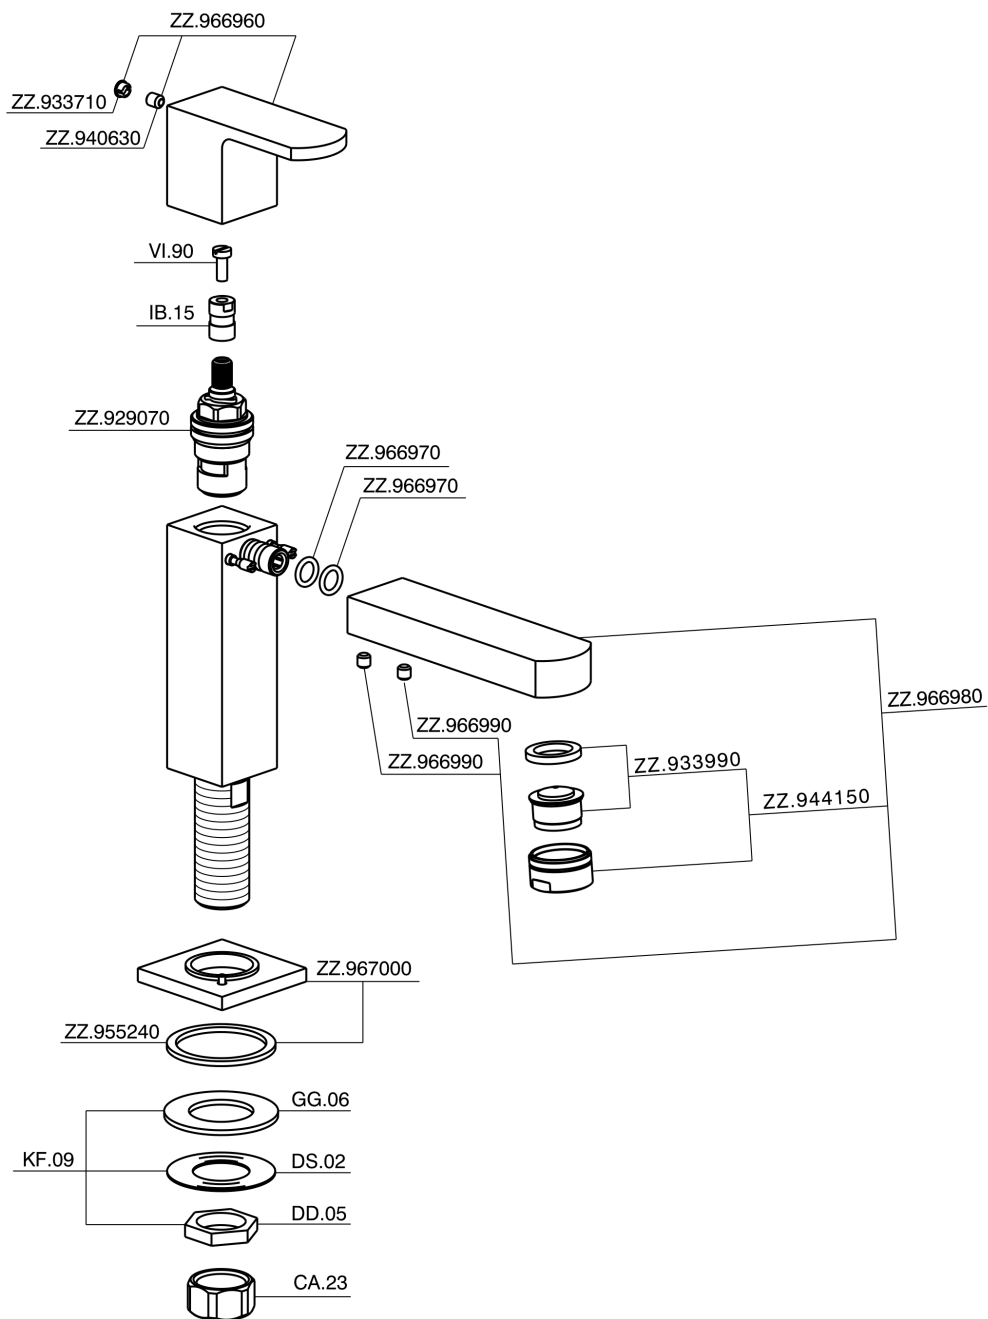

Pillar tap DADO_DD000900

MODEL **DD000900**

Pillar tap, without automatic pop-up waste

AVAILABLE FINISHINGS

CHARACTERISTICS

Pillar tap DADO_DD000900

DD000900

<https://en.huberitalia.com/pillar-tap-dado-dd000900>