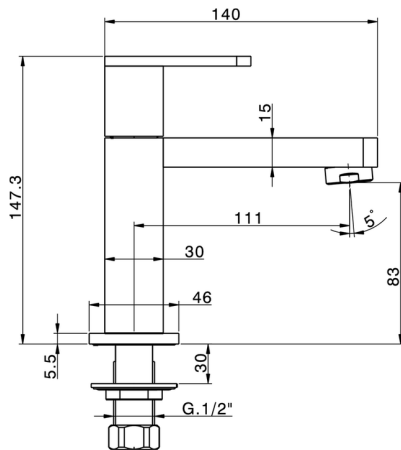

Pillar tap DADO_DD000900

MODEL **DD000900**

Pillar tap, without automatic pop-up waste

AVAILABLE FINISHINGS

CHARACTERISTICS

Pillar tap DADO_DD000900

DD000900

<https://en.huberitalia.com/pillar-tap-dado-dd000900>