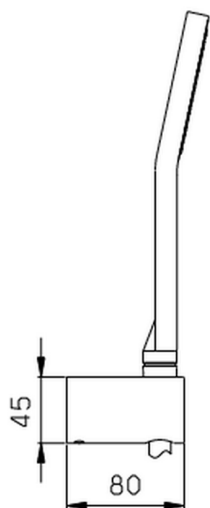

## Shower set SHOWER\_SS018220

MODEL **SS018220**

Shower set, Wall mounted handshower bracket, D.105 mm ABS one spray handshower, 150 cm smooth SILVERFLEX Flexible Hose

AVAILABLE FINISHINGS

CHARACTERISTICS