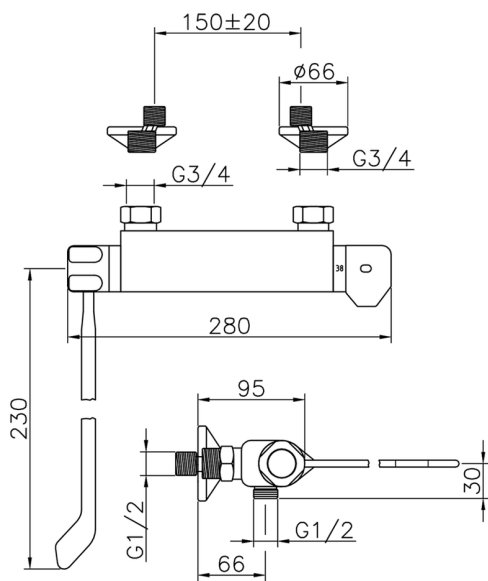

Thermostatic shower mixer CLINIC&TECHNICAL_CLT01030

MODEL **CLT01030**

Thermostatic shower mixer, without shower set, 1/2" M flexible connection, with long lever

AVAILABLE FINISHINGS

CHARACTERISTICS

Cartridge Spare Parts **24.04A.PP**

8x20 Plus P Thermostatic Valve

Thermostatic

The Huber thermostatic is your personal water manager, helping you to handle, control and save water and energy.

2025-01-05