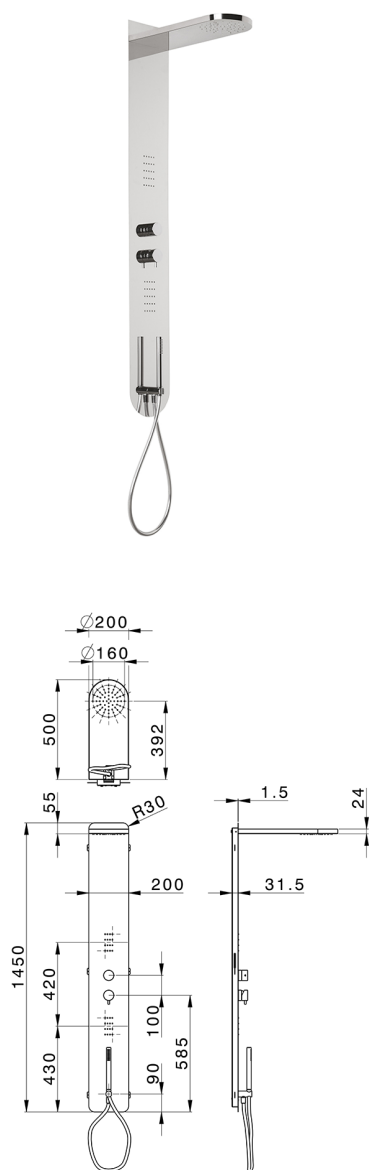

3-fonctions single lever shower panel COLUMNS_ZS105050

MODEL **ZS105050**

3-fonctions single lever shower panel, stainless steel
 AISI 304 shower panel, 3 outlet deviatop
 cartridge, handshower holder with wall elbow, 23 mm
 Brass One Spray handshower, 2 front body jets, L.500
 Ø100 thick 24mm rectang. round showerhead, rain
 function, 150 cm PVC Flexible Hose

AVAILABLE FINISHINGS

-  **D1** D1 Brushed Inox
-  **40** 40 Matt Black
-  **4Q** 4Q Matt White
-  **D2** D2 Polished Inox

CHARACTERISTICS

Cartridge Spare Parts **ZZ99751000**

35 mm Cartridge

2026-04-06