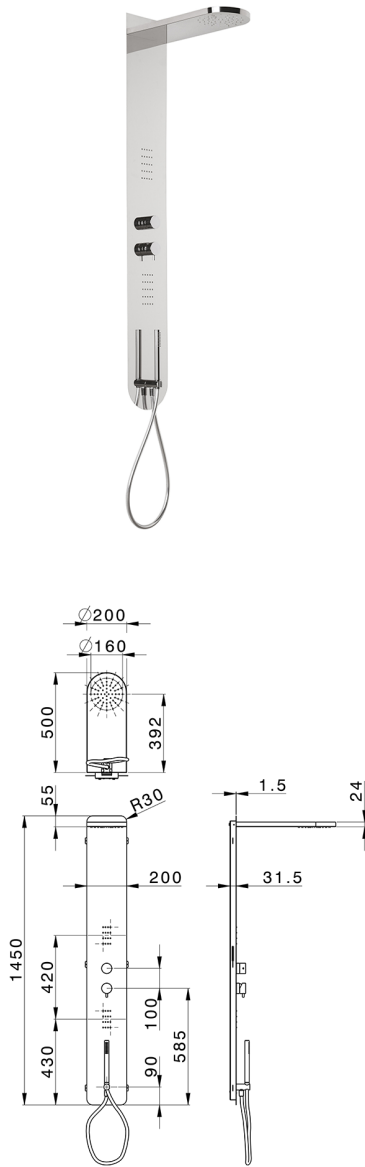

3-fonctions single lever shower panel COLUMNS_ZS105050

MODEL **ZS105050**

3-fonctions single lever shower panel, stainless steel
 AISI 304 shower panel, 3 outlet deviatop
 cartridge, handshower holder with wall elbow, 23 mm
 Brass One Spray handshower, 2 front body jets, L.500
 Ø100 thick 24mm rectang. round showerhead, rain
 function, 150 cm PVC Flexible Hose

AVAILABLE FINISHINGS

-  **D1** D1 Brushed Inox
-  **40** 40 Matt Black
-  **4Q** 4Q Matt White
-  **D2** D2 Polished Inox

CHARACTERISTICS

Cartridge Spare Parts **ZZ99751000**

35 mm Cartridge

2026-05-01