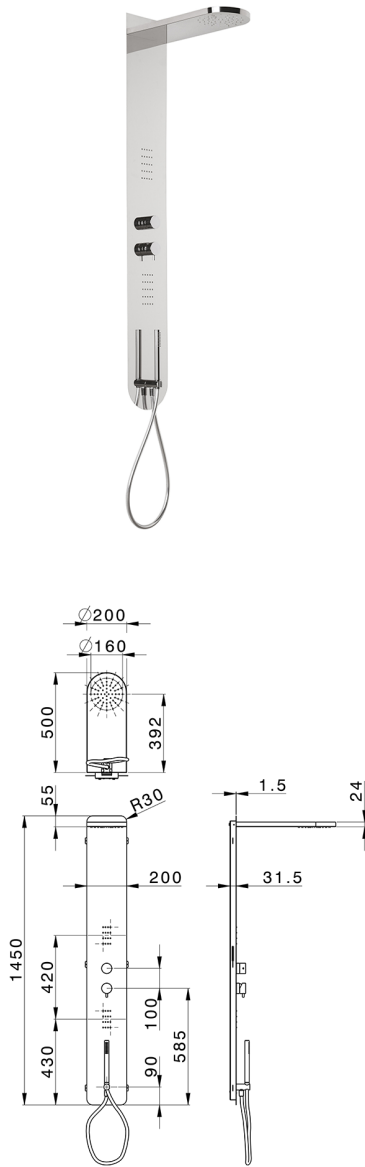

3-fonctions single lever shower panel COLUMNS_ZS105050

MODEL **ZS105050**

3-fonctions single lever shower panel, stainless steel
 AISI 304 shower panel, 3 outlet deviator cartridge, handshower holder with wall elbow, 23 mm
 Brass One Spray handshower, 2 front body jets, L.500
 Ø100 thick 24mm rectang. round showerhead, rain
 function, 150 cm PVC Flexible Hose

AVAILABLE FINISHINGS

-  **D1** D1 Brushed Inox
-  **40** 40 Matt Black
-  **4Q** 4Q Matt White
-  **D2** D2 Polished Inox

CHARACTERISTICS

Cartridge Spare Parts **ZZ99751000**

35 mm Cartridge

2026-05-25