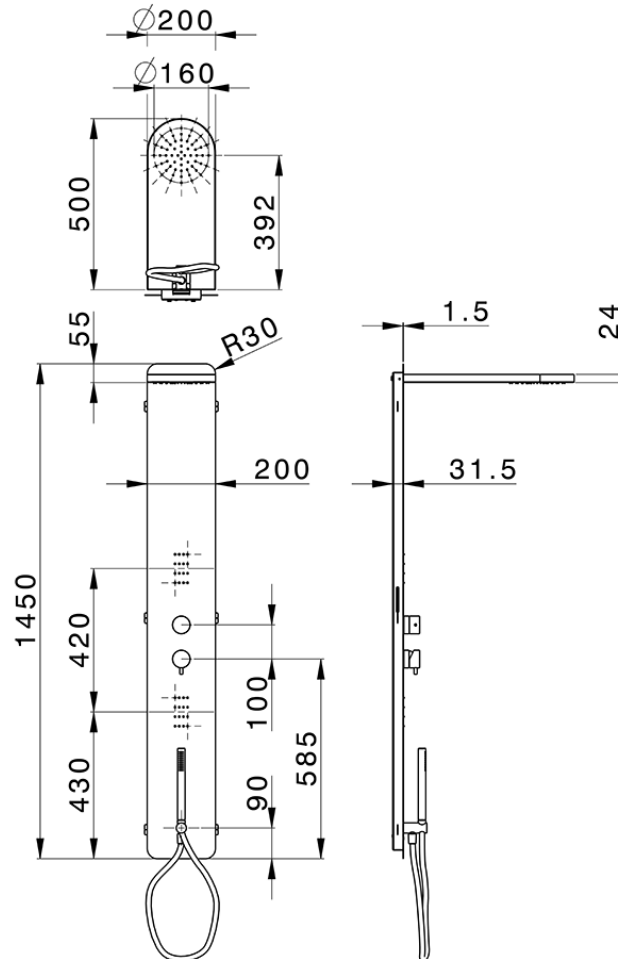

3-fonctions single lever shower panel COLUMNS_ZS105050

ZS105050

<https://en.huberitalia.com/3-fonctions-single-lever-shower-panel-columns-zs105050>

2026-05-25