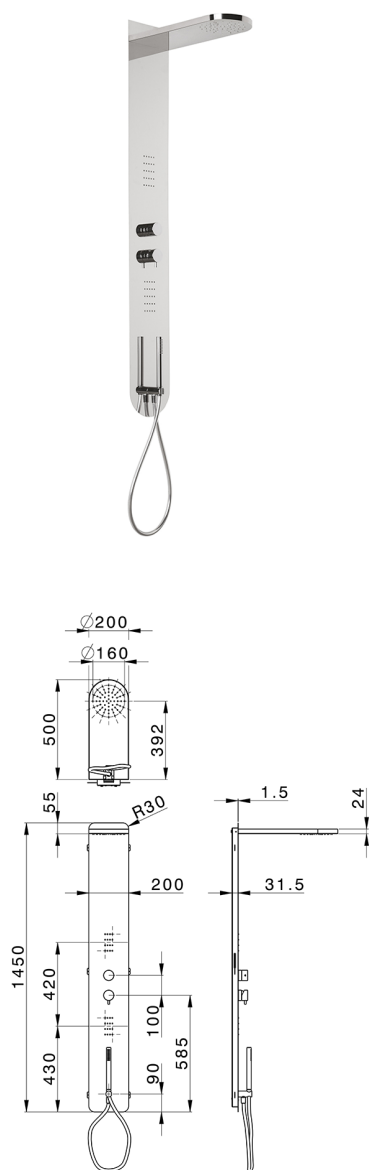

3-fonctions single lever shower panel COLUMNS_ZS105050

MODEL **ZS105050**

3-fonctions single lever shower panel, stainless steel
 AISI 304 shower panel, 3 outlet deviator cartridge, handshower holder with wall elbow, 23 mm
 Brass One Spray handshower, 2 front body jets, L.500
 Ø100 thick 24mm rectang. round showerhead, rain
 function, 150 cm PVC Flexible Hose

AVAILABLE FINISHINGS

-  **D1** D1 Brushed Inox
-  **40** 40 Matt Black
-  **4Q** 4Q Matt White
-  **D2** D2 Polished Inox

CHARACTERISTICS

Cartridge Spare Parts **ZZ99751000**

35 mm Cartridge

2026-06-27