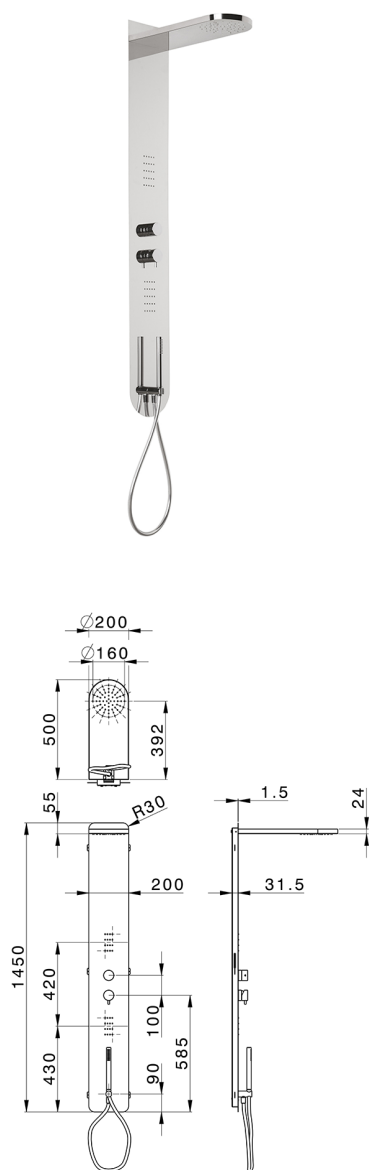

## 3-fonctions single lever shower panel COLUMNS\_ZS105050

MODEL **ZS105050**

3-fonctions single lever shower panel, stainless steel  
 AISI 304 shower panel, 3 outlet deviatop  
 cartridge, handshower holder with wall elbow, 23 mm  
 Brass One Spray handshower, 2 front body jets, L.500  
 Ø100 thick 24mm rectang. round showerhead, rain  
 function, 150 cm PVC Flexible Hose

### AVAILABLE FINISHINGS

-  **D1** D1 Brushed Inox
-  **40** 40 Matt Black
-  **4Q** 4Q Matt White
-  **D2** D2 Polished Inox

### CHARACTERISTICS

Cartridge Spare Parts **ZZ99751000**

**35 mm Cartridge**

2026-04-29