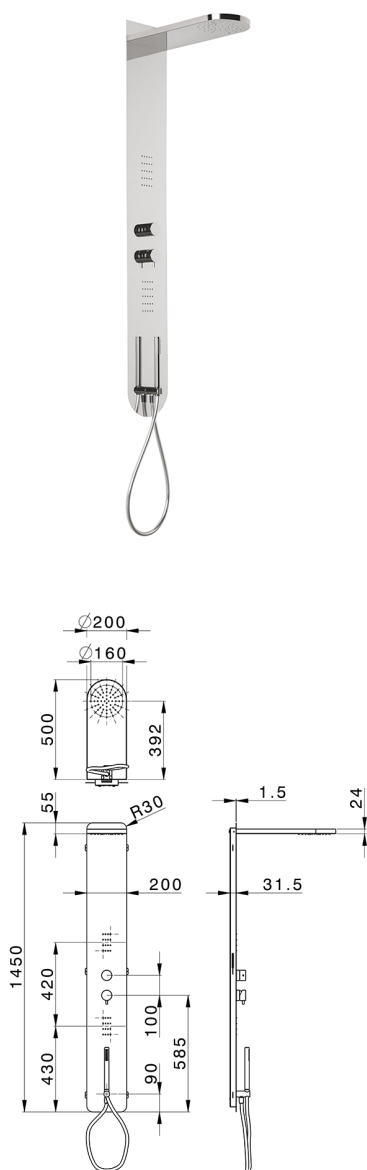

3-fonctions single lever shower panel COLUMNS_ZS105050

MODEL **ZS105050**

3-fonctions single lever shower panel, stainless steel
 AISI 304 shower panel, 3 outlet deviatop
 cartridge, handshower holder with wall elbow, 23 mm
 Brass One Spray handshower, 2 front body jets, L.500
 Ø100 thick 24mm rectang. round showerhead, rain
 function, 150 cm PVC Flexible Hose

AVAILABLE FINISHINGS

-  **D1** D1 Brushed Inox
-  **40** 40 Matt Black
-  **4Q** 4Q Matt White
-  **D2** D2 Polished Inox

CHARACTERISTICS

Cartridge Spare Parts **ZZ99751000**

35 mm Cartridge

2026-05-25