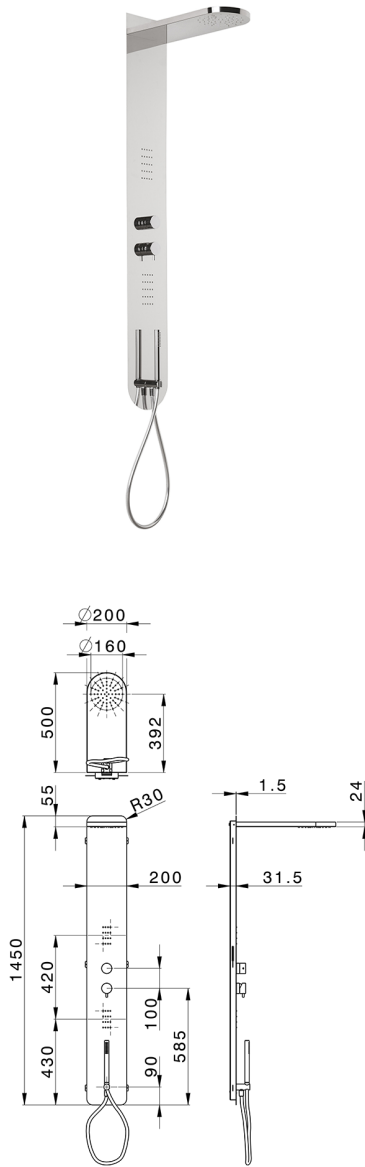

3-fonctions single lever shower panel COLUMNS_ZS105050

MODEL **ZS105050**

3-fonctions single lever shower panel, stainless steel
 AISI 304 shower panel, 3 outlet deviatop
 cartridge, handshower holder with wall elbow, 23 mm
 Brass One Spray handshower, 2 front body jets, L.500
 Ø100 thick 24mm rectang. round showerhead, rain
 function, 150 cm PVC Flexible Hose

AVAILABLE FINISHINGS

-  **D1** D1 Brushed Inox
-  **40** 40 Matt Black
-  **4Q** 4Q Matt White
-  **D2** D2 Polished Inox

CHARACTERISTICS

Cartridge Spare Parts **ZZ99751000**

35 mm Cartridge

2026-06-27