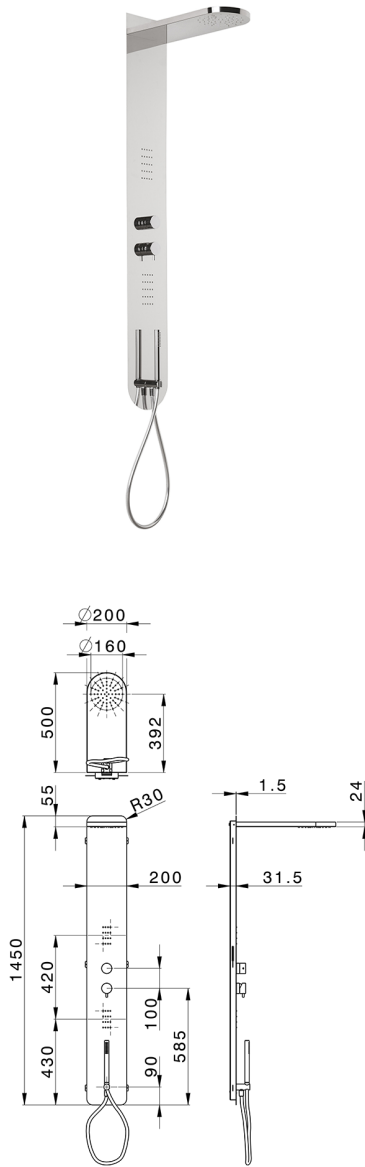

3-fonctions single lever shower panel COLUMNS_ZS105050

MODEL **ZS105050**

3-fonctions single lever shower panel, stainless steel
 AISI 304 shower panel, 3 outlet deviator cartridge, handshower holder with wall elbow, 23 mm
 Brass One Spray handshower, 2 front body jets, L.500
 Ø100 thick 24mm rectang. round showerhead, rain
 function, 150 cm PVC Flexible Hose

AVAILABLE FINISHINGS

-  **D1** D1 Brushed Inox
-  **40** 40 Matt Black
-  **4Q** 4Q Matt White
-  **D2** D2 Polished Inox

CHARACTERISTICS

Cartridge Spare Parts **ZZ99751000**

35 mm Cartridge

2026-06-26