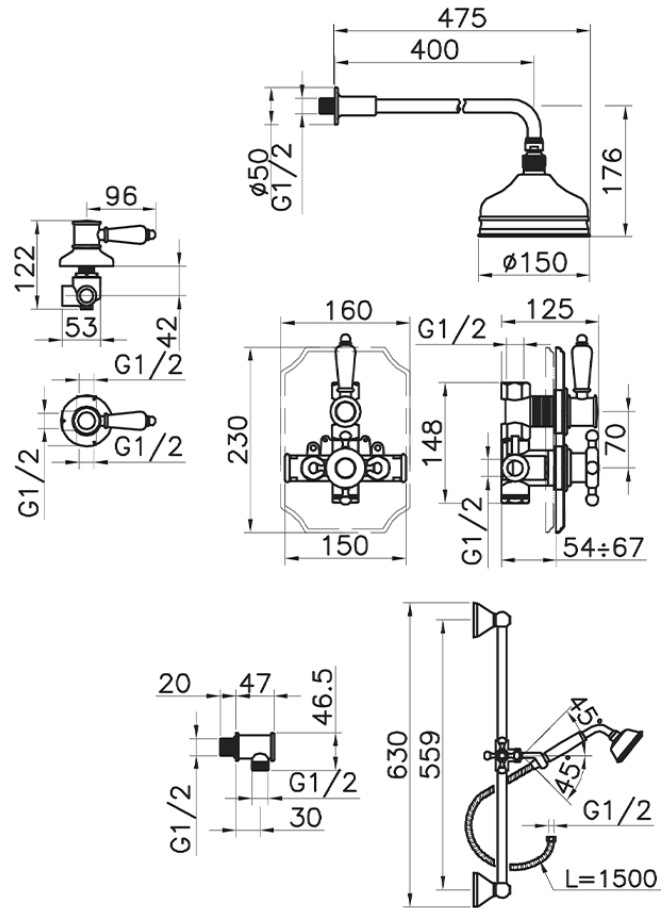

Concealed thermostatic shower set VICTORIAN_912.VT01H.

912.VT01H.

<https://en.huberitalia.com/concealed-thermostatic-shower-set-victorian-912-vt01h>

2024-12-22