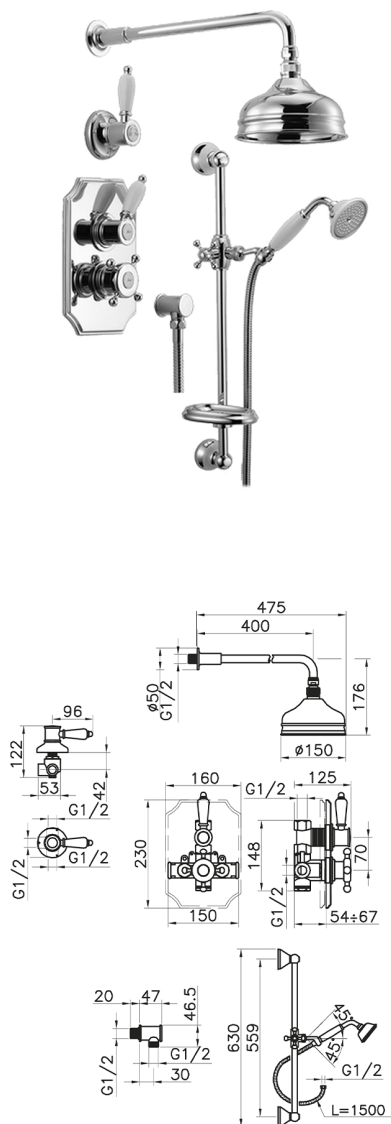

## Concealed thermostatic shower set VICTORIAN\_912.VT01H.

MODEL **912.VT01H.**

Concealed thermostatic shower set, 1/2" Concealed Thermostatic valve, 1/2" outlet stopvalve, 2-outlet diverter, 56 cm bar with sliding bracket, 400 mm shower arm with showerhead, 150 mm Brass round headshower, 78 mm Brass classic one spray handshower, 1/2" wall elbow, 150 cm Brass flexible hose

### AVAILABLE FINISHINGS

-  **AC** AC Satin Brushed Nickel
-  **AG** AG Antique Gold
-  **BA** BA Old Bronze
-  **CR** CR Chrome
-  **2W** 2W Brushed Gold

### CHARACTERISTICS

Cartridge Spare Parts **24.04A.PP**

**8x20 Plus P Thermostatic Valve**

Installation **Concealed**