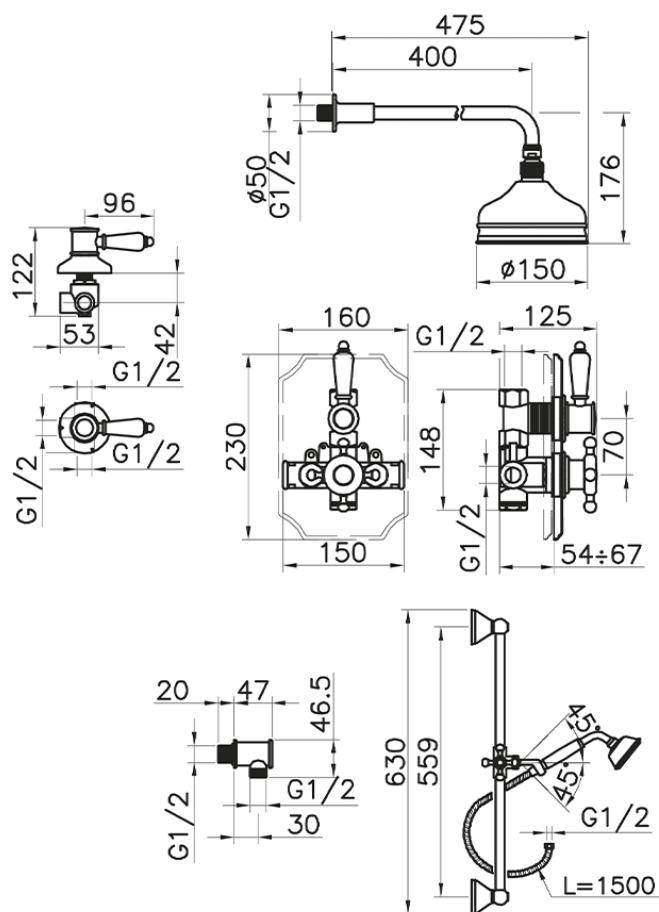

Concealed thermostatic shower set VICTORIAN_912.VT01H.

912.VT01H.

<https://en.huberitalia.com/concealed-thermostatic-shower-set-victorian-912-vt01h>

2024-12-22