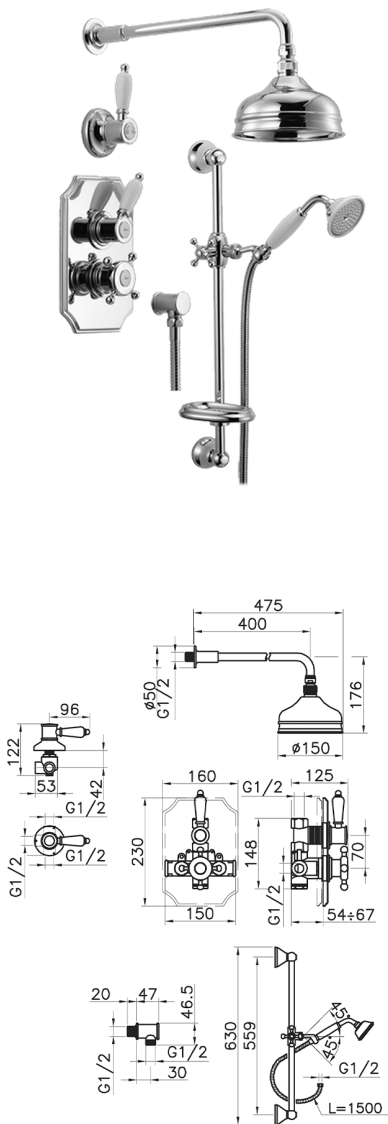

## Concealed thermostatic shower set VICTORIAN\_912.VT01H.

MODEL **912.VT01H.**

Concealed thermostatic shower set, 1/2" Concealed Thermostatic valve, 1/2" outlet stopvalve, 2-outlet diverter, 56 cm bar with sliding bracket, 400 mm shower arm with showerhead, 150 mm Brass round headshower, 78 mm Brass classic one spray handshower, 1/2" wall elbow, 150 cm Brass flexible hose

### AVAILABLE FINISHINGS

-  **AC** AC Satin Brushed Nickel
-  **AG** AG Antique Gold
-  **BA** BA Old Bronze
-  **CR** CR Chrome
-  **2W** 2W Brushed Gold

### CHARACTERISTICS

Cartridge Spare Parts **24.04A.PP**

**8x20 Plus P Thermostatic Valve**

Installation **Concealed**