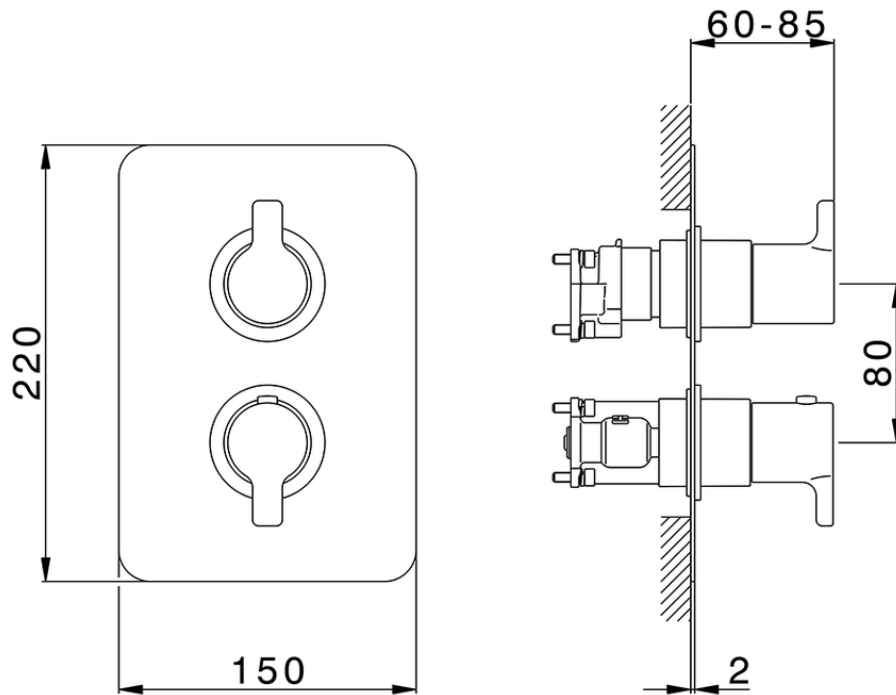

Exposed part for Thermostatic One Box Valve SOFT_SF0BT030

SF0BT030

<https://en.huberitalia.com/exposed-part-for-thermostatic-one-box-valve-soft-sf0bt030>

ZB00B031

<https://en.huberitalia.com/one-box-universal-concealed-part-one-box-zb00b031>

ZB00B030

<https://en.huberitalia.com/one-box-universal-concealed-part-one-box-zb00b030>

2025-04-18