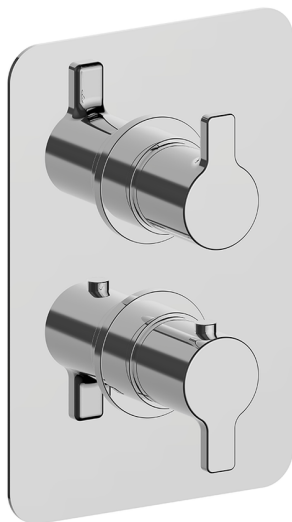

Exposed part for Thermostatic One Box Valve SOFT_SF0BT030

MODEL **SF0BT030**

Exposed part for Thermostatic One Box Valve, with 1-2-3 outlet devia stop, Minimum depth of installation: 67 mm, without concealed part, for items ZB00B030-ZB00B031

AVAILABLE FINISHINGS

CHARACTERISTICS

Cartridge Spare Parts **24.04A.PP**

8x20 Plus P Thermostatic Valve

Installation **Concealed**

Required concealed parts **ZB00B031**
ZB00B030

DeviaStop

The Huber Devia Stop technology allows to adjust the water flow and to direct it to the selected output point (overhead soaker, hand shower, etc).

Thermostatic

The Huber thermostatic is your personal water manager, helping you to handle, control and save water and energy.

Exposed part for Thermostatic One Box Valve SOFT_SF0BT030

SF0BT030

<https://en.huberitalia.com/exposed-part-for-thermostatic-one-box-valve-soft-sf0bt030>

One Box Universal Concealed Part ONE BOX_ZB00B031

MODEL **ZB00B031**

One Box Universal Concealed Part, for 1 or 2 or 3 outlet thermostatic or single lever, without trim kit, with noise reducers, with sealing gasket