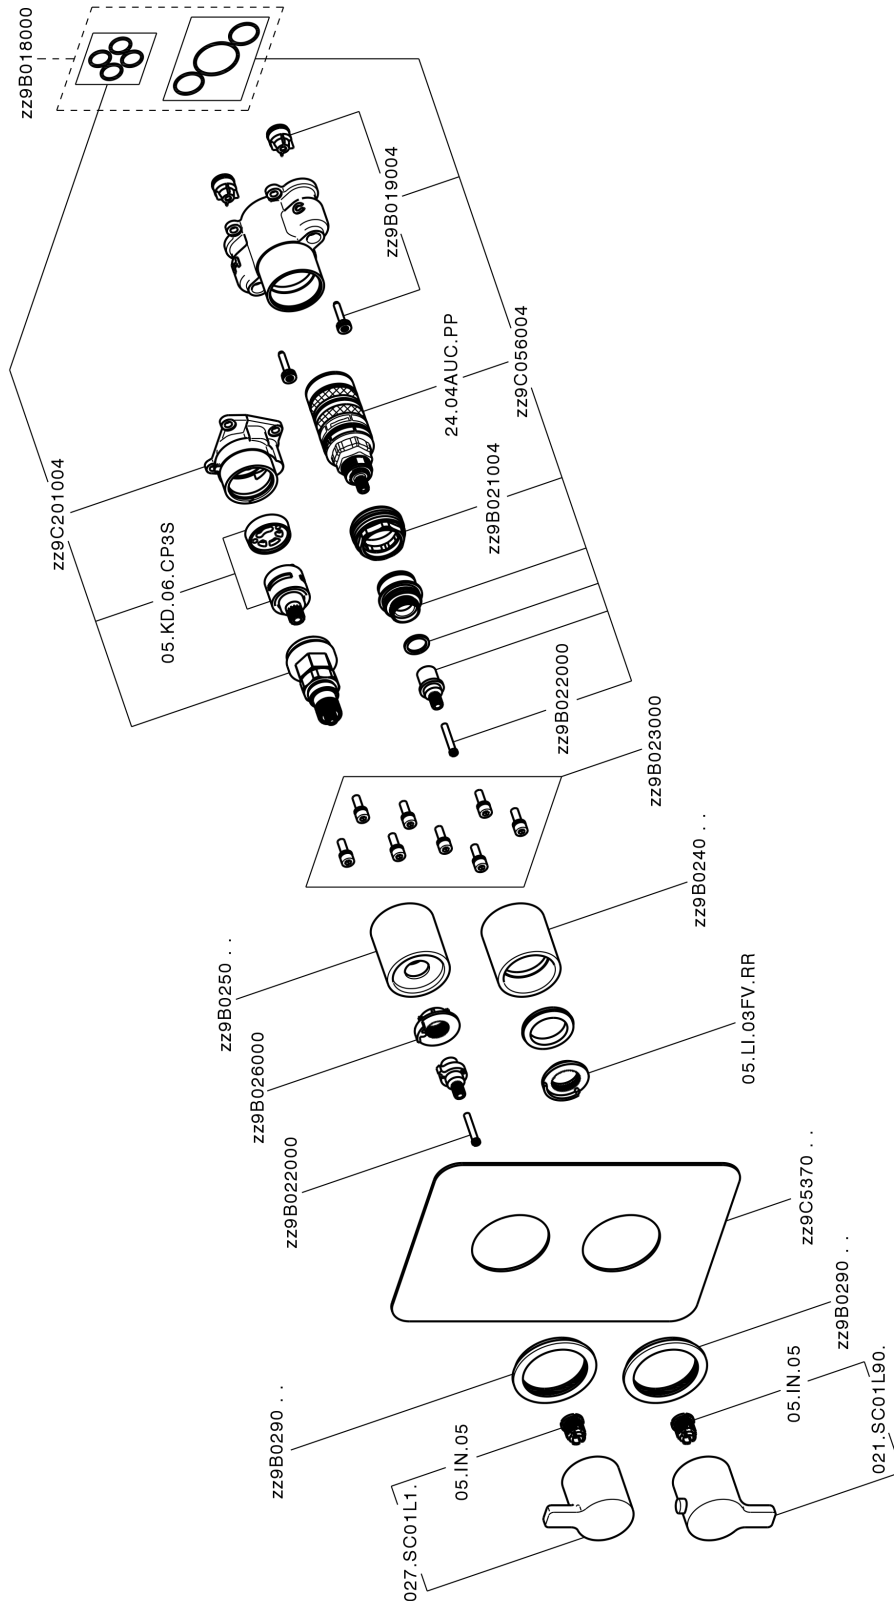

Exposed part for Thermostatic One Box Valve SOFT_SF0BT030

MODEL **SF0BT030**

Exposed part for Thermostatic One Box Valve, with 1-2-3 outlet devia stop, Minimum depth of installation: 67 mm, without concealed part, for items ZB00B030-ZB00B031

AVAILABLE FINISHINGS

CHARACTERISTICS

Cartridge Spare Parts **24.04A.PP**

8x20 Plus P Thermostatic Valve

Installation **Concealed**

Required concealed parts **ZB00B031**
ZB00B030

DeviaStop

The Huber Devia Stop technology allows to adjust the water flow and to direct it to the selected output point (overhead soaker, hand shower, etc).

Thermostatic

The Huber thermostatic is your personal water manager, helping you to handle, control and save water and energy.

Exposed part for Thermostatic One Box Valve SOFT_SF0BT030

SF0BT030

<https://en.huberitalia.com/exposed-part-for-thermostatic-one-box-valve-soft-sf0bt030>

One Box Universal Concealed Part ONE BOX_ZB00B031

MODEL **ZB00B031**

One Box Universal Concealed Part, for 1 or 2 or 3 outlet thermostatic or single lever, without trim kit, with noise reducers, with sealing gasket