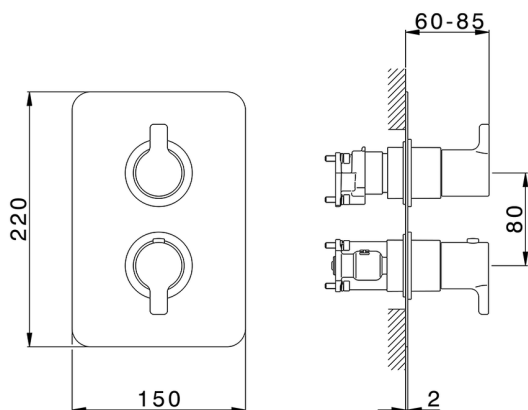

Exposed part for Thermostatic One Box Valve SOFT_SF0BT030

MODEL **SF0BT030**

Exposed part for Thermostatic One Box Valve, with 1-2-3 outlet devia stop, Minimum depth of installation: 67 mm, without concealed part, for items ZB00B030-ZB00B031

AVAILABLE FINISHINGS

CHARACTERISTICS

Cartridge Spare Parts **24.04A.PP**

8x20 Plus P Thermostatic Valve

Installation **Concealed**

Required concealed parts **ZB00B031**
ZB00B030

DeviaStop

The Huber Devia Stop technology allows to adjust the water flow and to direct it to the selected output point (overhead soaker, hand shower, etc).