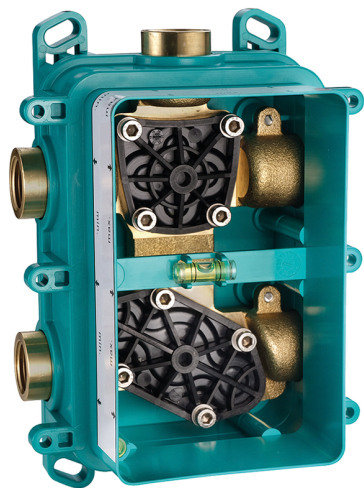

One Box Universal Concealed Part ONE BOX_ZB00B030

MODEL **ZB00B030**

One Box Universal Concealed Part, for 1 or 2 or 3 outlet thermostatic or single lever, without trim kit, without noise reducers, with sealing gasket

AVAILABLE FINISHINGS

04 04 Without finishing

CHARACTERISTICS

Concealed **1**
Installation **Concealed**

Thermostatic

The Huber thermostatic is your personal water manager, helping you to handle, control and save water and energy.

2025-04-18